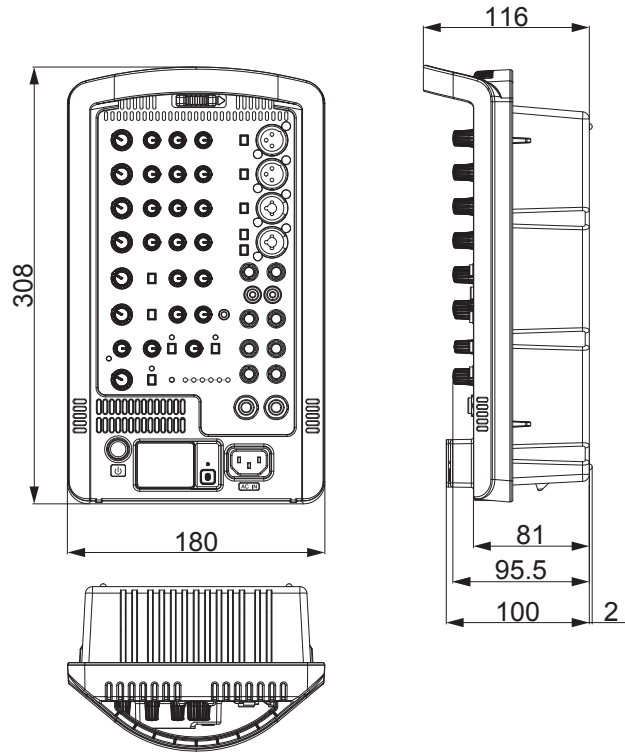

Dimensions / 寸法図 (2/2)

STAGEPAS 400BT

<Mixer>