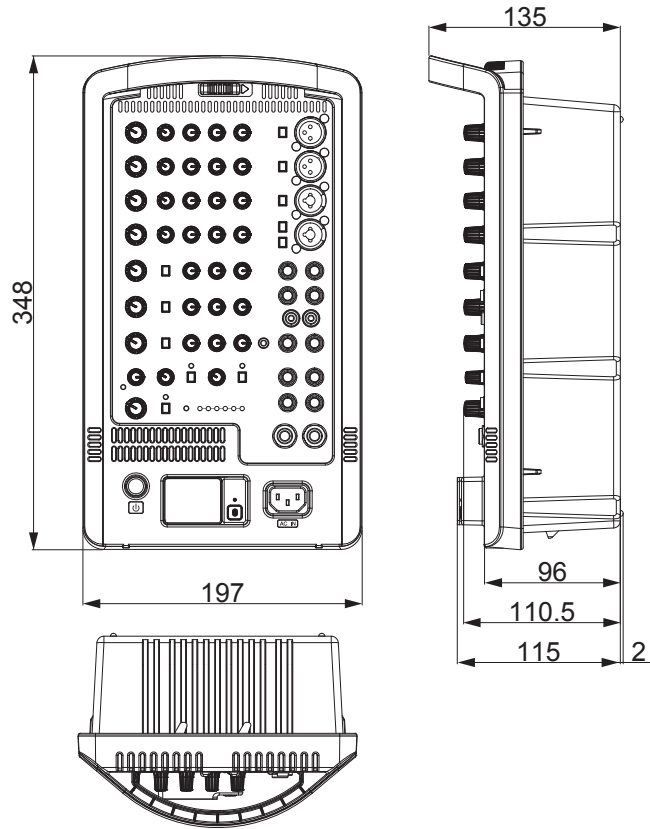

Dimensions / 寸法図 (1/2)

STAGEPAS 600BT

<Mixer>

Screw holes
for the Mic Stand Adapter
BMS-10A (optional)

<Dedicated Speaker>

Unit: mm

Dimensions / 寸法図 (2/2)

STAGEPAS 400BT