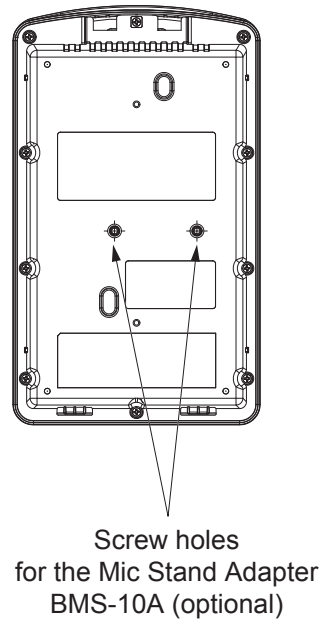

Dimensions / 寸法図 (2/2)

STAGEPAS 400BT

<Mixer>