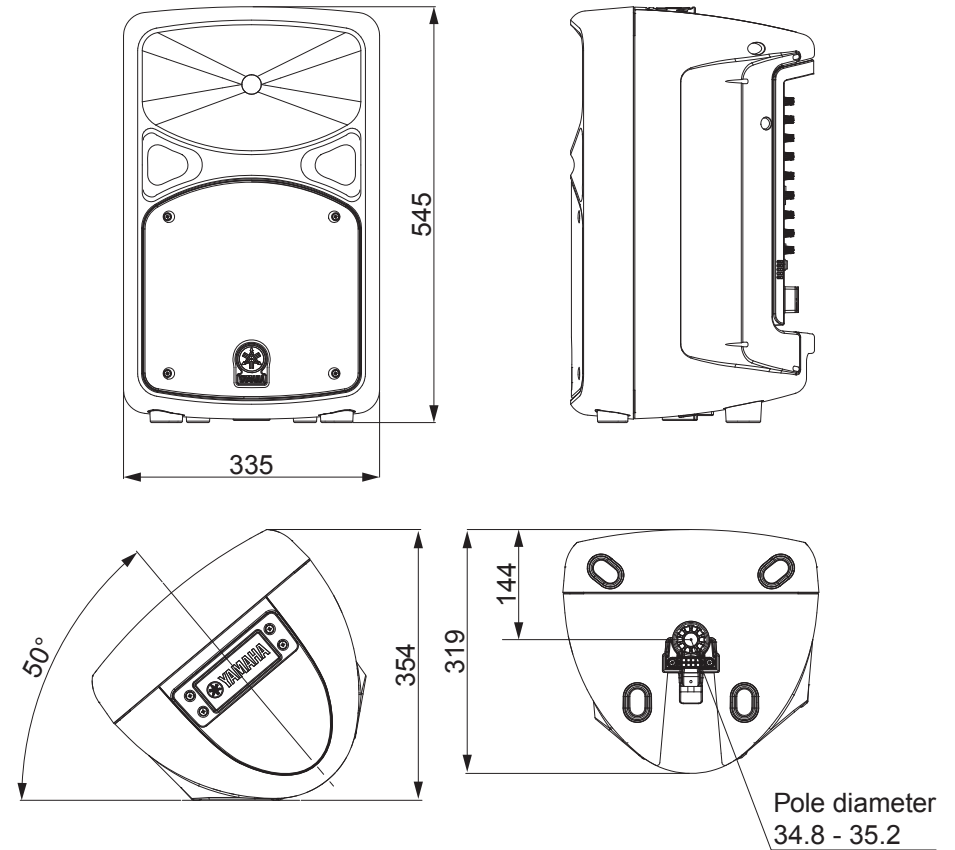

Dimensions / 寸法図 (1/2)

STAGEPAS 600BT

<Mixer>

Screw holes
for the Mic Stand Adapter
BMS-10A (optional)

<Dedicated Speaker>

Unit: mm

Dimensions / 寸法図 (2/2)

STAGEPAS 400BT