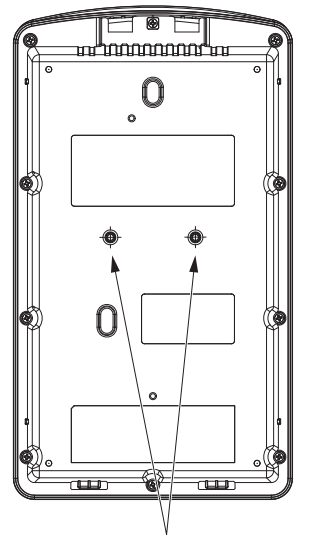

Dimensions / 寸法図 (1/2)

STAGEPAS 600BT

<Mixer>

Screw holes
for the Mic Stand Adapter
BMS-10A (optional)

<Dedicated Speaker>

Unit: mm

Dimensions / 寸法図 (2/2)

STAGEPAS 400BT