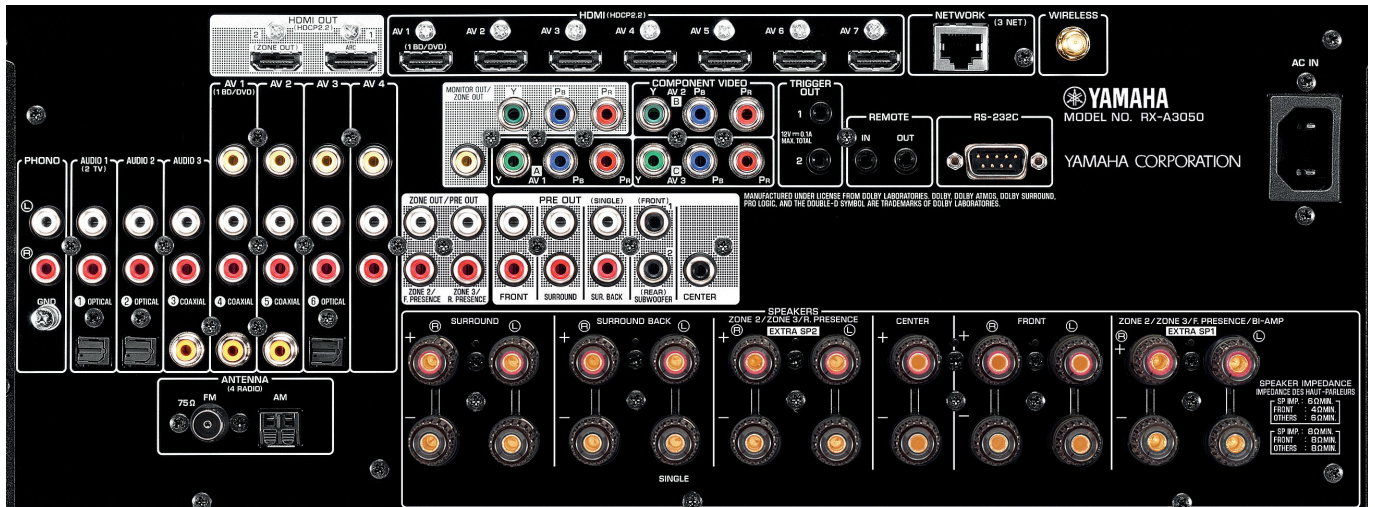

Main Specifications

Audio Section	
Rated Output Power (8 ohms, 20 Hz-20 kHz, 0.06% THD, 2 ch driven)	
Front L/R	150 W + 150 W
Centre	150 W
Surround L/R	150 W + 150 W
Surround Back L/R	150 W + 150 W
Maximum Effective Output Power (8 ohms, 1 kHz, 10% THD, 1 ch driven)	
Front L/R	230 W + 230 W
Centre	230 W
Surround L/R	230 W + 230 W
Surround Back L/R	230 W + 230 W
Dynamic Power/Ch (Front L/R, 8/6/4/2 ohms)	
	175/220/295/410 W

General	
Standby Power Consumption	
HDMI Control off, Standby Through off	0.1 W
HDMI Standby Through on	1.4 W
Network Standby on	2.2 W (wired)
Dimensions (W x H x D)	
	435 x 192 x 474 mm
	(with antenna up: 435 x 257 x 474 mm)
	17-1/8" x 7-1/2" x 18-5/8"
	(with antenna up: 17-1/8" x 10-1/8" x 18-5/8")
Weight	
	18.1 kg; 39.9 lbs.