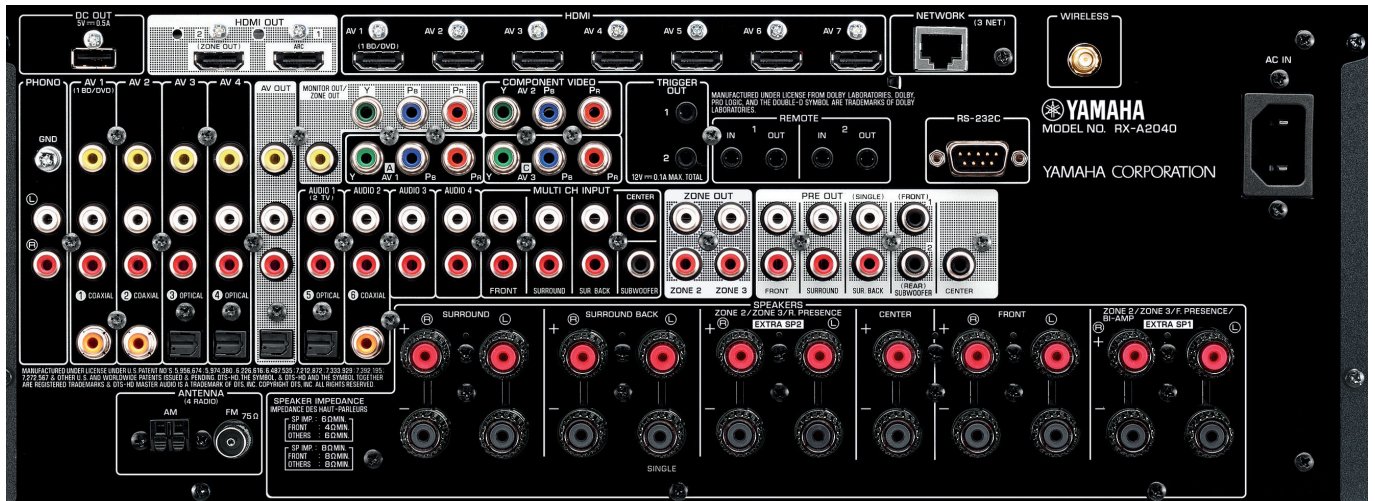

YPAO with R.S.C., Multipoint Measurement and YPAO Volume

YPAO analyses the room acoustics and your system, then precisely adjusts various audio parameters to provide optimum sound. YPAO R.S.C. (Reflected Sound Control) enhances the sound to studio-grade quality. YPAO Volume automatically adjusts the high and low frequency levels at any volume level so that you hear natural sounds even at low volume.

Main Specifications

Audio Section	
Rated Output Power (4 ohms, 1 kHz, 0.9% THD, 1 ch driven [European Model])	
Front L/R	220 W / 220 W
Rated Output Power (8 ohms, 20 Hz-20 kHz, 0.06% THD, 2 ch driven)	
Front L/R	140 W / 140 W
Centre	140 W
Surround L/R	140 W / 140 W
Surround Back L/R	140 W / 140 W
Front Presence L/R	140 W / 140 W
Maximum Effective Output Power (8 ohms, 1 kHz, 10% THD, 1 ch driven, JEITA)	
Front L/R	220 W / 220 W
Centre	220 W
Surround L/R	220 W / 220 W
Surround Back L/R	220 W / 220 W
Front Presence L/R	220 W / 220 W

Dynamic Power/Ch (Front L/R, 8/6/4/2 ohms)	165/210/285/405 W
General	
Standby Power Consumption	
HDMI Control off, Standby Through off	0.1 W
HDMI Control on, Standby Through on	2.5 W
Network Standby on	3.1 W (Wired)
Dimensions (W x H x D)	
(with antenna: 435 x 252 x 474 mm)	
(with antenna: 17-1/8" x 7-1/2" x 18-3/8")	
(with antenna: 17-1/8" x 9-7/8" x 18-5/8")	
Weight	17.0 kg; 37.5 lbs.

European Model

Extensive Connections

Inputs	
HDMI*1 (Audio Input Assignable*2, Front HDMI : MHL input compatible)	8
Network (Ethernet / Wi-Fi)	1 / 1
USB*1	1
Radio Antenna (FM/AM)*3	1 / 1
Optical Digital (Assignable)	3
Coaxial Digital (Assignable)	3
Analogue AV*1 / Audio (with Phono)	5 / 5
Component Video (Assignable)	3
Composite*1	5
Multi-Channel Input	8ch

Outputs	
HDMI	2 (Zone assignable)
Optical Digital	1
Analogue Audio	1
Pre Out	7.2ch
Component Video Monitor*4	1
Composite Monitor*4	1
AV Out (Composite)	1
Speaker*5	9ch (11 terminals)
Subwoofer	2 (stereo, front/rear, mono x 2)
DC Out*6	1
Headphone Jack*1	1

Others	
Zone 2 Out with Volume and Tone Controls	1
Zone 3 Out with Volume and Tone Controls	1
Remote In/Out	2 / 2
+12V / Total 100 mA Trigger Out*7	2
RS-232C	1
Terminal for Detachable Power Cable	1

- *1 Including front panel terminals.
- *2 Front HDMI input is not assignable.
- *3 The shape of the FM antenna terminal varies according to area.
- *4 Assignable to monitor out or Zone 2/3 out.
- *5 Banana-plug compatible speaker terminals are available in some areas.
- *6 For optional accessories.
- *7 Yamaha subwoofer system control support.