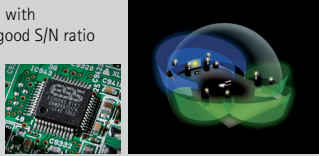

Sound Quality Unrivaled in Its Class

With nine separate channels plus bass, CINEMA DSP 3D gives surround sound a true three-dimensional quality, using the extra channels to create higher and wider sound fields. The RX-A2040 also takes full advantage of two ES9006 Premier Audio DACs from ESS Technology. These DACs provide 8-channel DA conversion with exceptionally good S/N ratio and dynamic range to ensure true professional audio quality.