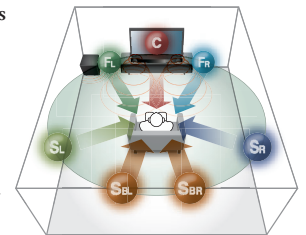

Soundbar Produces Expansive and Clear Surround Sound

The soundbar houses a digital amp and two 5.5cm cone speakers with large magnets to ensure high sound clarity. Its superb structural design allows high capacity cabinet volume for very powerful and clear sound, even though the body is very slim.

Wireless Active Subwoofer with A-YST II Reproduces Deep Bass with Clarity and Power

This 16cm subwoofer features a large magnet and a front-firing configuration. Its high sound quality design takes advantage of Yamaha's proprietary Advanced YST II and a Linear Port to produce deep and smooth bass. The circuit board has an ideal grounding pattern that ensures stable current supply for prodigious bass output. This subwoofer is capable of delivering powerful movie effect sounds and rich, deep bass.

Surround Realism

AIR SURROUND XTREME Provides Powerful Surround Sound.

Yamaha's exclusive AIR SURROUND XTREME reproduces 7.1-channel surround sound with high quality, excellent imaging and rich presence, far superior to that of any other soundbar. You'll experience an extremely realistic and impressive sound field, with clear dialogue in the front and dynamic sound action at the back.