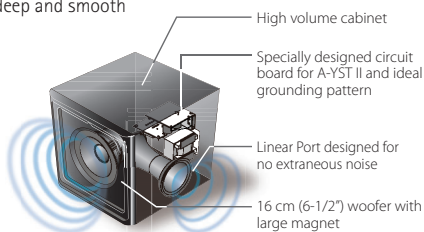

Wireless Active Subwoofer with A-YST II Reproduces Deep Bass with Clarity and Power

This 16cm subwoofer features a large magnet and a front-firing configuration. Its high sound quality design takes advantage of Yamaha's proprietary Advanced YST II and a Linear Port to produce deep and smooth bass. The circuit board has an ideal grounding pattern that ensures stable current supply for prodigious bass output. This subwoofer is capable of delivering powerful movie effect sounds and rich, deep bass.