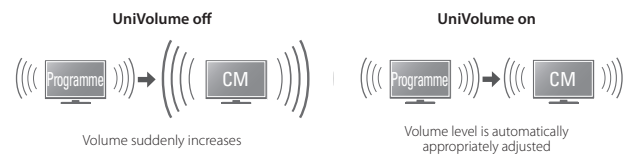

UniVolume Maintains the Same Volume Level

This welcome feature, made possible by Yamaha-developed technology, maintains a consistent volume level between different channels, programmes, commercials and input sources. It can be switched on and off.