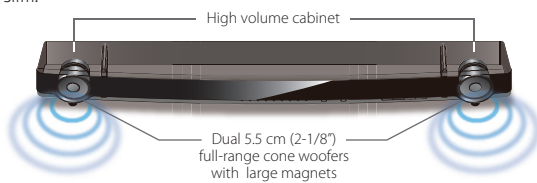

Soundbar Produces Expansive and Clear Surround Sound

The soundbar houses a digital amp and two 5.5cm cone speakers with large magnets to ensure high sound clarity. Its superb structural design allows high capacity cabinet volume for very powerful and clear sound, even though the body is very slim.