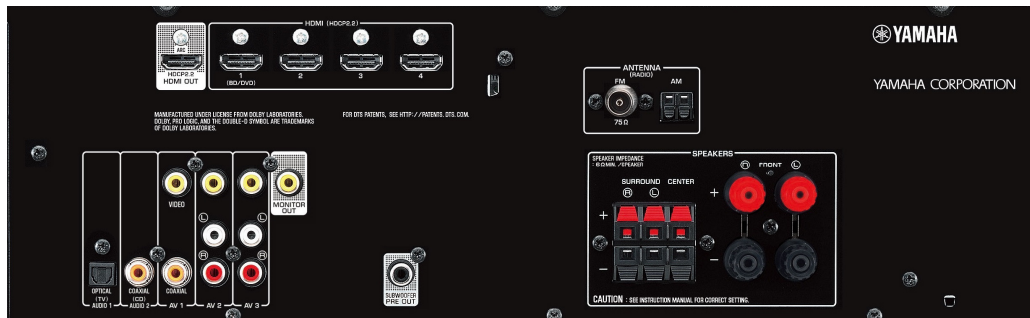

Outputs

HDMI (HDCP2.2 compatible)	1
MONITOR OUT (Composite)	1
Speaker	5ch
Subwoofer	1
Headphone Jack*1	1

*1 Including front panel terminals.