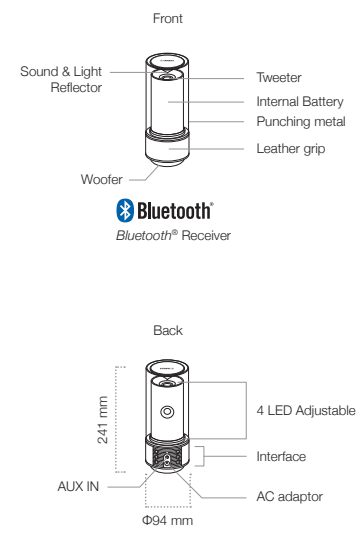

Set the placement and distance from the wall using the DTA CONTROLLER App and the sound is automatically adjusted for optimal quality.

LSX-700

Main Specifications

Bluetooth Version	Ver. 2.1 + EDR (A2DP)
Bluetooth Audio Codec	SBC, AAC, aptX®
Input connector	3.5mm STEREO mini Jack
Driver unit	7cm full-range x 2, 6cm full-range x 1
Dimensions (W x H x D, With Stand)	300 x 1,154 x 300mm / 11-3/4" x 45-1/4" x 11-3/4"
Weight	5.7 kg / 12.6lbs
Colour	Black, Brown, White
Playback time (with internal battery)	-

LSX-700

LSX-170

LSX-170

Bluetooth Version	Ver. 2.1 + EDR (A2DP)
Bluetooth Audio Codec	SBC, AAC, aptX®
Input connector	3.5mm STEREO mini Jack
Driver unit	9cm woofer x 1, 3cm Tweeter x 1
Dimensions (W x H x D, With Stand)	271 x 290 x 271mm / 10-5/8" x 11-3/8" x 10-5/8"
Weight	3.3 kg / 7.2lbs
Colour	Black, Champagne Gold, Bronze
Playback time (with internal battery)	-

LSX-70

LSX-70

Bluetooth Version	Ver. 2.1 + EDR (A2DP)
Bluetooth Audio Codec	SBC, AAC, aptX®
Input connector	3.5mm STEREO mini Jack
Driver unit	5.5cm woofer x 1, 4cm Tweeter x 1
Dimensions (W x H x D, With Stand)	94 x 241 x 94mm / 3-3/4" x 9-1/2" x 3-3/4"
Weight	0.95 kg / 2.1lbs
Colour	Black, Champagne Gold, Bronze
Playback time (with internal battery)	About 8 hours (output is 200mW)