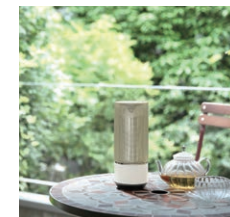

Rechargeable battery

A rechargeable battery provides for maximum portability. Just unplug from the wall outlet and take the unit with you.