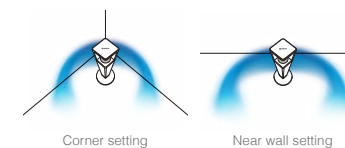

Set the placement and distance from the wall using the DTA CONTROLLER App and the sound is automatically adjusted for optimal quality.

LSX-700

Main Specifications

Bluetooth Version	Ver. 2.1 + EDR (A2DP)
Bluetooth Audio Codec	SBC, AAC, aptX®
Input connector	3.5mm STEREO mini Jack
Driver unit	7cm full-range x 2, 6cm full-range x 1
Dimensions (W x H x D, With Stand)	300 x 1,154 x 300mm / 11-3/4" x 45-1/4" x 11-3/4"
Weight	5.7 kg / 12.6lbs
Colour	Black, Brown, White
Playback time (with internal battery)	-