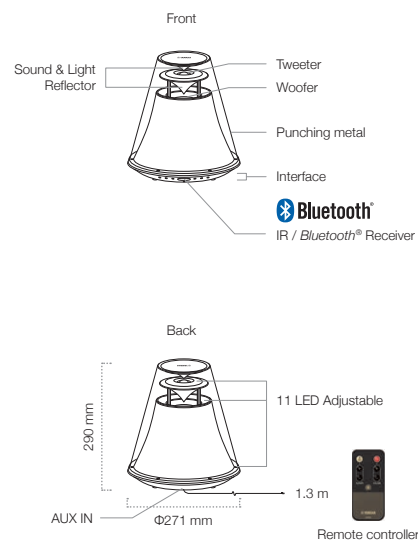

Set the placement and distance from the wall using the DTA CONTROLLER App and the sound is automatically adjusted for optimal quality.

LSX-700

Main Specifications

Bluetooth Version	Ver. 2.1 + EDR (A2DP)
Bluetooth Audio Codec	SBC, AAC, aptX®
Input connector	3.5mm STEREO mini Jack
Driver unit	7cm full-range x 2, 6cm full-range x 1
Dimensions (W x H x D, With Stand)	300 x 1,154 x 300mm / 11-3/4" x 45-1/4" x 11-3/4"
Weight	5.7 kg / 12.6lbs
Colour	Black, Brown, White
Playback time (with internal battery)	-

LSX-700

LSX-170

LSX-170

Bluetooth Version	Ver. 2.1 + EDR (A2DP)
Bluetooth Audio Codec	SBC, AAC, aptX®
Input connector	3.5mm STEREO mini Jack
Driver unit	9cm woofer x 1, 3cm Tweeter x 1
Dimensions (W x H x D, With Stand)	271 x 290 x 271mm / 10-5/8" x 11-3/8" x 10-5/8"
Weight	3.3 kg / 7.2lbs
Colour	Black, Champagne Gold, Bronze
Playback time (with internal battery)	-