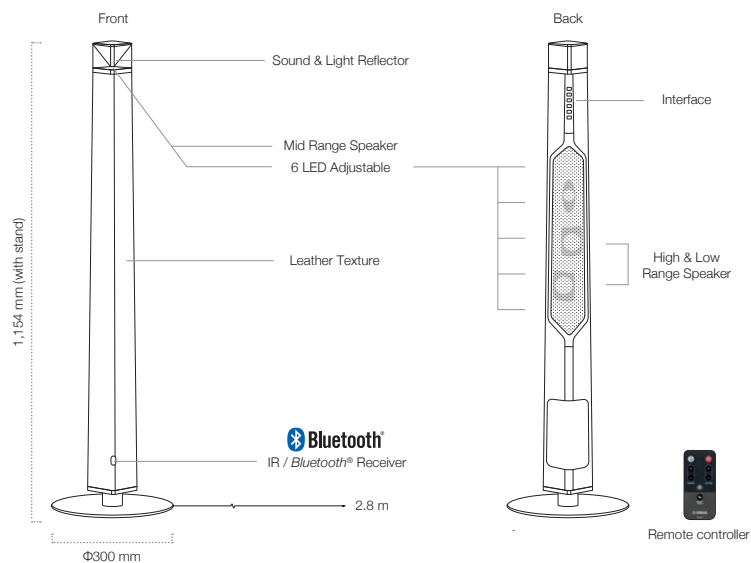

Furniture-quality finishes

Using artificial leather for the surface of the unit, our aim was to blend the interior with nature. Choose from three richly textured colors.

Black / Brown / White

Advanced Audio Settings

Set the placement and distance from the wall using the DTA CONTROLLER App and the sound is automatically adjusted for optimal quality.

LSX-700

Main Specifications

Bluetooth Version	Ver. 2.1 + EDR (A2DP)
Bluetooth Audio Codec	SBC, AAC, aptX®
Input connector	3.5mm STEREO mini Jack
Driver unit	7cm full-range x 2, 6cm full-range x 1
Dimensions (W x H x D, With Stand)	300 x 1,154 x 300mm / 11-3/4" x 45-1/4" x 11-3/4"
Weight	5.7 kg / 12.6lbs
Colour	Black, Brown, White
Playback time (with internal battery)	-