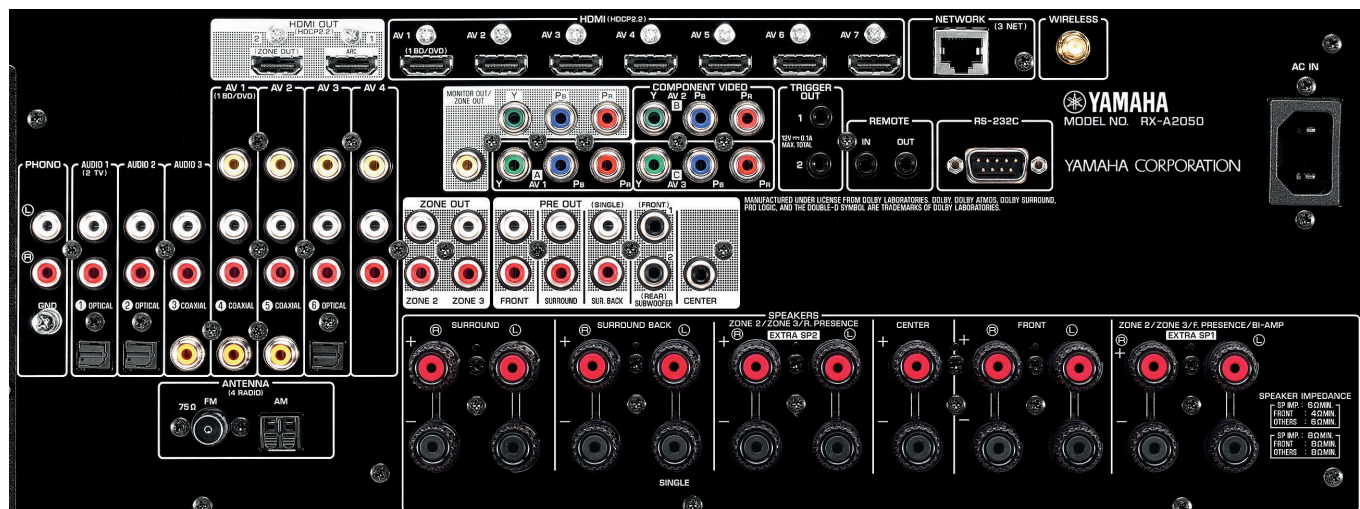

General

Standby Power Consumption	
HDMI Control off, Standby Through off	0.1 W
HDMI Standby Through on	1.4 W
Network Standby on	2.2 W [wired]
Dimensions (W x H x D)	
	435 x 192 x 474 mm
	(with antenna up: 435 x 257 x 474 mm)
	17-1/8" x 7-1/2" x 18-5/8"
	(with antenna up: 17-1/8" x 10-1/8" x 18-5/8")
Weight	
	17.0 kg; 37.5 lbs.