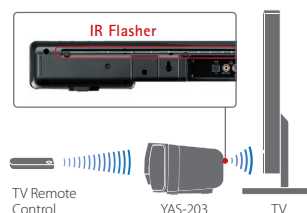

HOME THEATER CONTROLLER App for Easy Operation

The YAS-203 is compatible with a free app controller for iOS and Android. Its easy-to-see and easy-to-use operating screen uses icons to let you easily perform a variety of operations including setting surround programmes or sound quality while watching your smartphone or tablet screen.

Surround Mode
The app lets you select five surround modes: Movie, Sports, Game, Music, TV programme.

IR Flasher for TV Remote Signal Transmission

Sending the TV's remote signal through the sound bar (TV Remote Repeater function) This function should be enabled when you place the sound bar in front of your TV and you cannot operate your TV with the TV's remote control.