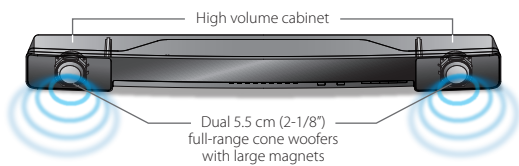

Sophisticated design and freedom of placement

- Elegant and stylish design featuring a combination of high gloss and textured finishes
- Slim, low-profile soundbar design allows positioning in front of a TV
- Wireless Subwoofer allows flexible placement
- Soundbar can also be hung on a wall

White finish available.

Ordinary days deserve extraordinary surround sound.

AIR SURROUND XTREME Provides Spacious Home Theatre Experience

AIR SURROUND XTREME is Yamaha's unique virtual surround technology, delivering full, rich sound with a cohesive sense of surround placement. Enjoy immersive surround sound from all kinds of audio sources, from music to movies and sports.

Soundbar Produces Expansive and Clear Surround Sound

The soundbar houses a digital amp and two 5.5cm (2-1/8") cone speakers with large magnets to ensure high sound clarity. Its superb structural design allows high capacity cabinet volume for very powerful and clear sound, even though the body is very slim. Yamaha's original Advanced Bass Extension Processing delivers a surprising abundance of bass for the size, so you never feel the lack of strong bass sound.

Wireless Subwoofer with A-YST II Reproduces Deep Bass with Clarity and Power

This 16cm (6-1/2") subwoofer features a large magnet and a front-firing configuration. Its high sound quality design takes advantage of Yamaha's proprietary Advanced YST II and a Linear Port to produce deep and smooth bass. The circuit board has an ideal grounding pattern that ensures stable current supply for prodigious bass output. This subwoofer is capable of delivering powerful movie effect sounds and rich, deep bass.