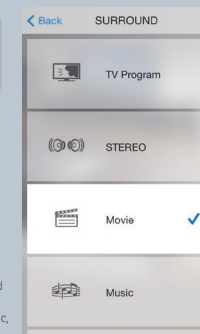

Wireless means stress-free.

Bluetooth Wireless Music Streaming from Your Smartphone or Tablet

Enjoy music from your smartphone or tablet wirelessly, with the full surround sound experience of the YAS-203. And with support for aptX™ audio coding, *Bluetooth* performance is better than ever, delivering full audio bandwidth for sound quality the same as wired listening with both compressed and non-compressed sources. In addition, a *Bluetooth* standby mode provides the convenience of having the YAS-203 turn on and off automatically.

HOME THEATER CONTROLLER App for Easy Operation

The YAS-203 is compatible with a free app controller for iOS and Android. Its easy-to-see and easy-to-use operating screen uses icons to let you easily perform a variety of operations including setting surround programmes or sound quality while watching your smartphone or tablet screen.

Surround Mode
The app lets you select five surround modes: Movie, Sports, Game, Music, TV programme.

IR Flasher for TV Remote Signal Transmission

Sending the TV's remote signal through the sound bar (TV Remote Repeater function) This function should be enabled when you place the sound bar in front of your TV and you cannot operate your TV with the TV's remote control.