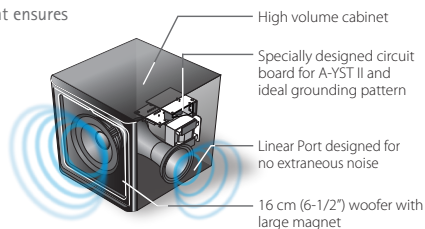

Wireless Subwoofer with A-YST II Reproduces Deep Bass with Clarity and Power

This 16cm (6-1/2") subwoofer features a large magnet and a front-firing configuration. Its high sound quality design takes advantage of Yamaha's proprietary Advanced YST II and a Linear Port to produce deep and smooth bass. The circuit board has an ideal grounding pattern that ensures stable current supply for prodigious bass output. This subwoofer is capable of delivering powerful movie effect sounds and rich, deep bass.