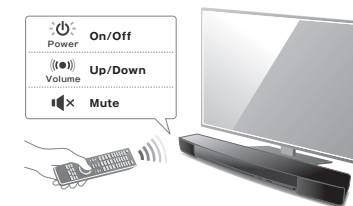

HOME THEATER CONTROLLER App for Easy Operation

The YAS-203 is compatible with a free app controller for iOS and Android. Its easy-to-see and easy-to-use operating screen uses icons to let you easily perform a variety of operations including setting surround programmes or sound quality while watching your smartphone or tablet screen.

Surround Mode
The app lets you select five surround modes: Movie, Sports, Game, Music, TV programme.

IR Flasher for TV Remote Signal Transmission

Sending the TV's remote signal through the sound bar (TV Remote Repeater function) This function should be enabled when you place the sound bar in front of your TV and you cannot operate your TV with the TV's remote control.

Learning Function Allows Operation with the TV Remote Control

The YAS-203 can "learn" the TV remote control signal, so you can use the TV remote control to turn the YAS-203 on and off, adjust its volume, and even control the mute function.