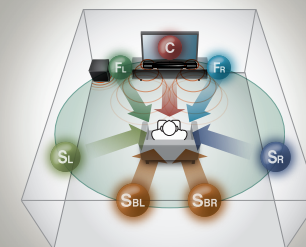

Sophisticated design and freedom of placement

- Elegant and stylish design featuring a combination of high gloss and textured finishes
- Slim, low-profile soundbar design allows positioning in front of a TV
- Wireless Subwoofer allows flexible placement
- Soundbar can also be hung on a wall

White finish available.

Ordinary days deserve extraordinary surround sound.

AIR SURROUND XTREME Provides Spacious Home Theatre Experience

AIR SURROUND XTREME is Yamaha's unique virtual surround technology, delivering full, rich sound with a cohesive sense of surround placement. Enjoy immersive surround sound from all kinds of audio sources, from music to movies and sports.

Soundbar Produces Expansive and Clear Surround Sound

The soundbar houses a digital amp and two 5.5cm (2-1/8") cone speakers with large magnets to ensure high sound clarity. Its superb structural design allows high capacity cabinet volume for very powerful and clear sound, even though the body is very slim. Yamaha's original Advanced Bass Extension Processing delivers a surprising abundance of bass for the size, so you never feel the lack of strong bass sound.

Wireless Subwoofer with A-YST II Reproduces Deep Bass with Clarity and Power

This 16cm (6-1/2") subwoofer features a large magnet and a front-firing configuration. Its high sound quality design takes advantage of Yamaha's proprietary Advanced YST II and a Linear Port to produce deep and smooth bass. The circuit board has an ideal grounding pattern that ensures stable current supply for prodigious bass output. This subwoofer is capable of delivering powerful movie effect sounds and rich, deep bass.