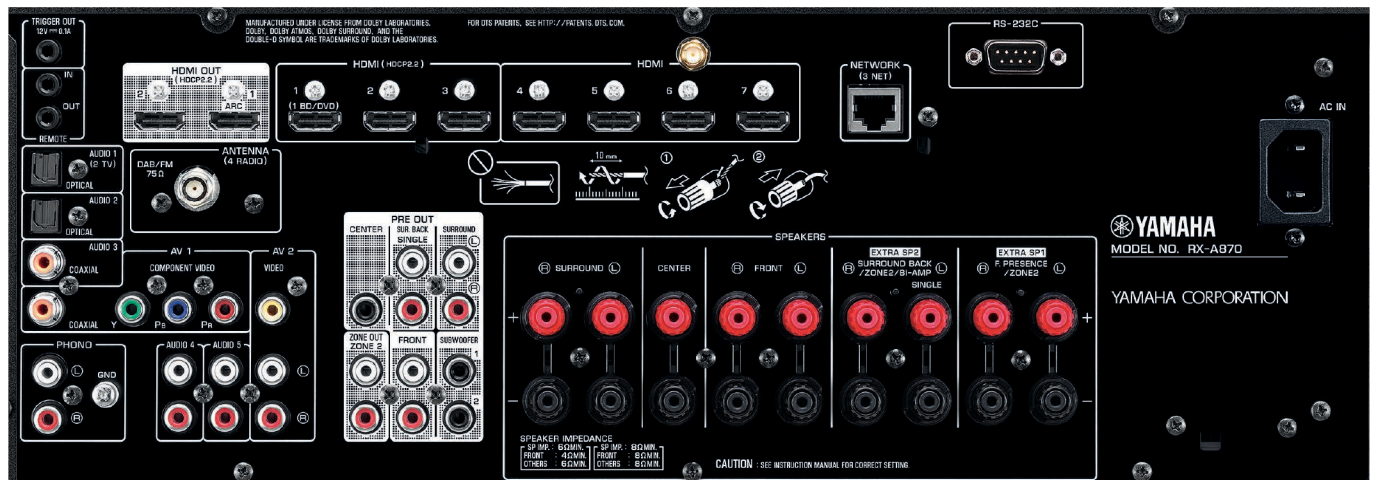

Main Specifications

Audio Section	
Rated Output Power (8 ohms, 20 Hz-20 kHz, 0.06 % THD, 2-ch driven)	
Front L/R	100 W + 100 W
Rated Output Power (4 ohms, 1 kHz, 0.9 % THD, 1-ch driven [European Model])	
Front L/R	160 W + 160 W
Maximum Effective Output Power (8 ohms, 1 kHz, 10 % THD, 1-ch driven)	
Front L/R	160 W + 160 W
Centre	160 W
Surround L/R	160 W + 160 W
Surround Back L/R	160 W + 160 W
Dynamic Power/Ch (Front L/R, B/6/4/2 ohms)	
	130 / 170 / 195 / 240 W

General	
Standby Power Consumption	
HDMI Control Off, Standby Through Off	0.1 W
HDMI Control, Standby Through On, Network Standby Off	1.1 W
Network Standby On	1.8 W (Wireless)
Dimensions (W x H x D)	
GBT destination;	435 x 171 x 382 mm (with antenna up: 435 x 234 x 382 mm)
Other destination;	17-1/8" x 6-3/4" x 15" (with antenna up: 17-1/8" x 9-1/4" x 15")
Other destination;	435 x 171 x 380 mm (with antenna up: 435 x 234 x 380 mm)
Other destination;	17-1/8" x 6-3/4" x 15" (with antenna up: 17-1/8" x 9-1/4" x 15")
Weight	
	10.5 kg; 23.4 lbs.