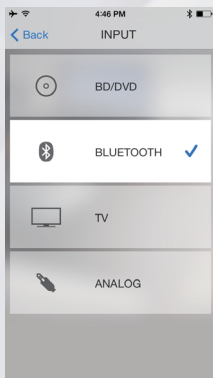

Bluetooth®
Bluetooth® Wireless Music Streaming
from Your Smartphone or Tablet

Input Selection

Select the source you want to hear by simply touching the selection.