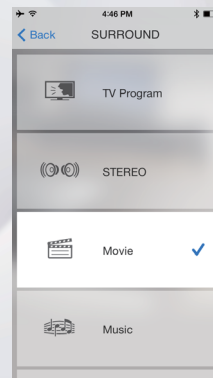

Surround Mode

The app lets you select five surround modes: Movie, Sports, Game, Music, TV programme. (Remote control only allows stereo/ surround selection.)