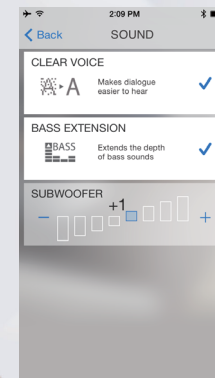

## HOME THEATER CONTROLLER

The YAS-105 is compatible with a free controller app for iOS and Android. The easy-to-see and easy-to-use operating screen uses icons to let you easily perform a variety of operations while watching your smartphone or tablet screen. You can also select five surround modes: Movie, Sports, Game, Music, TV programme.

**Bluetooth®**  
Bluetooth® Wireless Music Streaming  
from Your Smartphone or Tablet

### Input Selection

Select the source you want to hear by simply touching the selection.

### Surround Mode

The app lets you select five surround modes: Movie, Sports, Game, Music, TV programme. (Remote control only allows stereo/ surround selection.)