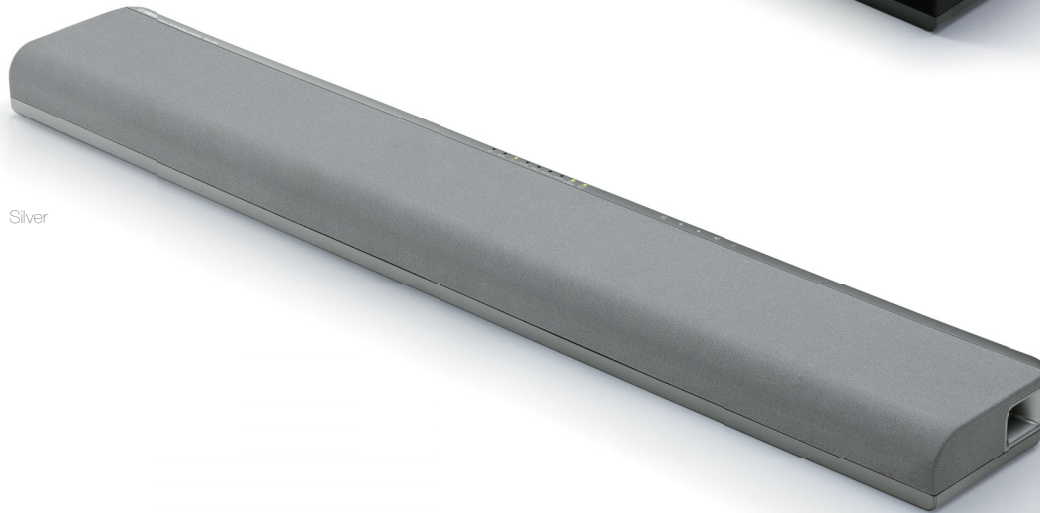

Silver

Other Notable Features

- Clear Voice Makes Dialogue and Narrations Easy to Listen to
- Learning Function Allows Operation with the TV Remote Control

Main Specifications

Digital Amplifier		
Maximum Output Power	Front L/R	30 W + 30 W (6 ohms, 1 kHz, 10% THD)
	Subwoofer	60 W (3 ohms, 100 Hz, 10% THD)
L/R Speaker		
Drivers	Acoustic suspension type	
	Dual 5.5 cm (2-1/8") cone	
Frequency Response	160 Hz-22 kHz	
Tweeter		
Drivers	Dual 1.9 cm (3/4") balanced dome	
Frequency Response	4 kHz-23 kHz	
Subwoofer		
Drivers	Bass reflex type	
	Dual 7.5 cm (3") cone	
Frequency Response	55 Hz-160 Hz	
Terminals		
Input Terminals	Digital	Optical X 1, Coaxial X 1
	Analogue	Stereo mini jack X 1
Output Terminals	Subwoofer out X 1	
Bluetooth		
Version / Audio Codec	Ver. 2.1 + EDR (A2DP, SPP) / SBC, MPEG4 AAC	
General		
Power Consumption	22 W	
Standby Power Consumption	0.4 W	
Dimensions (W x H x D)	In front of TV placing	890 X 53 X 131 mm
		35" x 2-1/8" x 5-1/8"
	Wall mount setting	890 X 131 X 59mm (with spacer)
		35" x 5-1/8" x 2-3/8" (with spacer)
Weight	4.0 kg; 8.8 lbs.