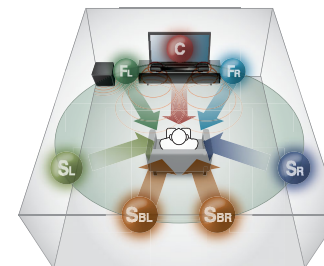

## Slim body for a beautifully stylish installation

Whether on a flat surface or on a wall, the YAS-105 has the right style for perfect installation. With a height of only 53mm (2-1/8"), it won't block the screen so you can set it right in front of the TV, and it will also look attractive mounted on a wall. It connects to your TV via a single cable, so setup is quick and easy.

## AIR SURROUND XTREME Provides Spacious Home Theatre Experience

AIR SURROUND XTREME is Yamaha's unique virtual surround technology, delivering full, rich sound with a cohesive sense of surround placement. Enjoy immersive surround sound from all kinds of audio sources, from movies to sports programme and music.