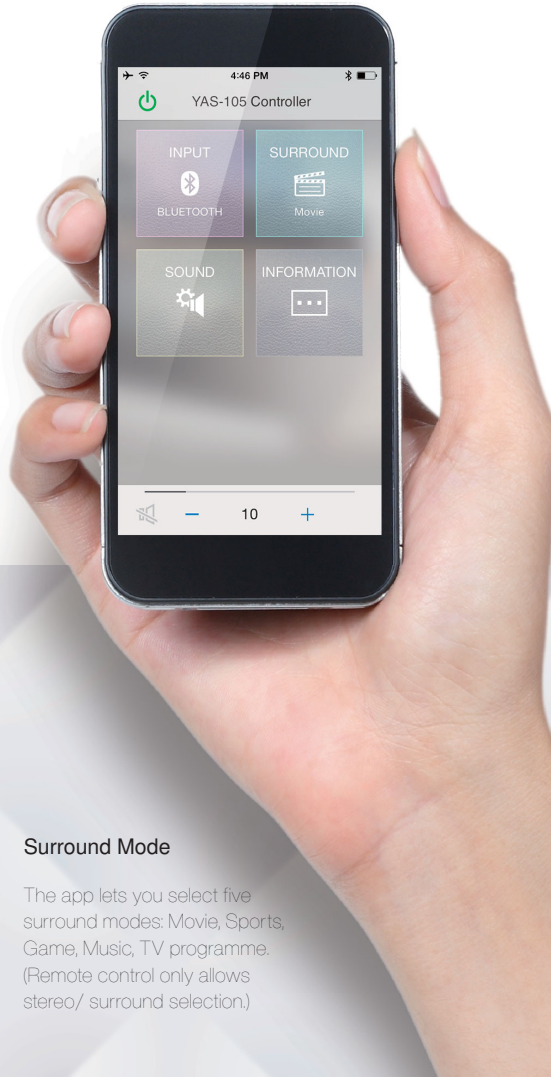

## AIR SURROUND XTREME Provides Spacious Home Theatre Experience

AIR SURROUND XTREME is Yamaha's unique virtual surround technology, delivering full, rich sound with a cohesive sense of surround placement. Enjoy immersive surround sound from all kinds of audio sources, from movies to sports programme and music.

**AIR SURROUND  
XTREME**

# CONTROLLER App and Wireless Music Streaming

## HOME THEATER CONTROLLER

The YAS-105 is compatible with a free controller app for iOS and Android. The easy-to-see and easy-to-use operating screen uses icons to let you easily perform a variety of operations while watching your smartphone or tablet screen. You can also select five surround modes: Movie, Sports, Game, Music, TV programme.