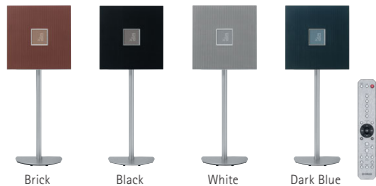

Choice of four colours

Main Specifications

CD	Audio CD, MP3, WMA
USB	MP3, WMA
FM/DAB Tuner	FM (ISX-803), FM, DAB (ISX-803D)
Preset memory	5 x FM (ISX-803), 5 x FM, 5 x DAB (ISX-803D)
Bluetooth® Version	Ver. 3.0 (A2DP)
Maximum Communication Range	10 m (without interference)
Input connector	3.5 mm (1/8") STEREO mini Jack
NFC Supported Models	Android ver 4.1 or later

Alarm	Alarm, Snooze, Sleep
Speaker system	Dual 3 cm (1-1/8") soft dome tweeters Dual 10 cm (3-7/8") woofers
Dimensions	410 x 997 x 295 mm; 16-1/8" x 39-1/4" x 11-5/8" (W x H x D, With Stand / Without Stand) / 410 x 410 x 85.7 mm; 16-1/8" x 16-1/8" x 3-3/8"
Weight (With Stand / Without Stand)	12.0 kg / 6.44 kg
Colours	Brick / Black / White / Dark Blue

Freedom of Movement and Use

Built-in *Bluetooth* means that you can enjoy all the music from your iPhone, Android or Tablets wirelessly. Put your ISX-803 wherever you want it, and use your smartphone as you usually do to operate the playback functions. In addition to operating the system, you can use Yamaha's DTA CONTROLLER app to set the alarm time for each day of the week individually, as well as make detailed IntelliAlarm settings.

Sounds That Lets You Appreciate Music

ISX-803 is designed for premium quality sound from a wide range of input sources, including *Bluetooth*, CD, Radio, USB and AUX input. A two-way, four-speaker system finely tuned to HiFi audio standards delivers powerful, expansive bass and crisp, precisely contoured treble. It also features a three-band equaliser, so you can adjust the sound to match your own preferences.