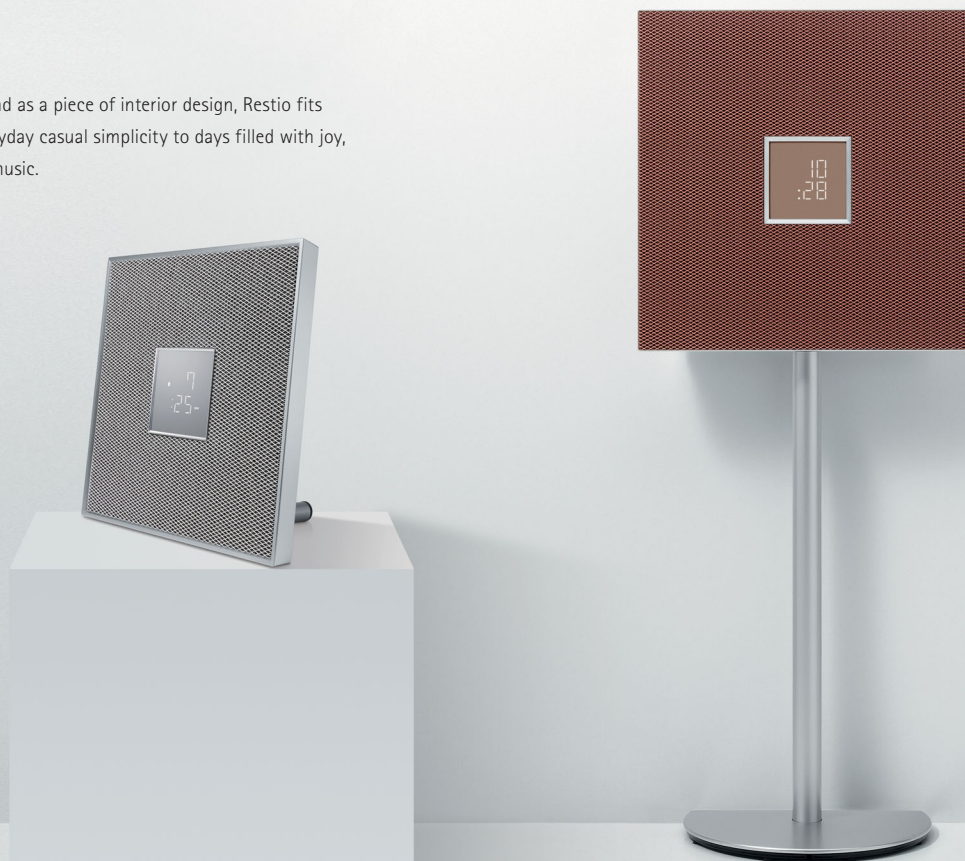

## Series Concept

As an audio player, a clock and alarm, and as a piece of interior design, Restio fits effortlessly into your routine. From everyday casual simplicity to days filled with joy, Restio creates quality time for life and music.