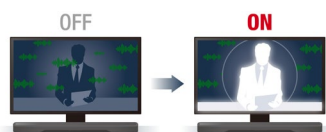

Clear Voice Function

Clear Voice raises the level of dialogue and narrations while maintaining overall sound quality. Movies and TV shows, sports commentary and news broadcasts are more clearly audible.

Five Surround Modes

The YAS-207 offers a choice of five surround programmes: Music, TV Program, Movie, Sports and Game. Choose the one to match what you're watching and enjoy the best possible surround sound quality.