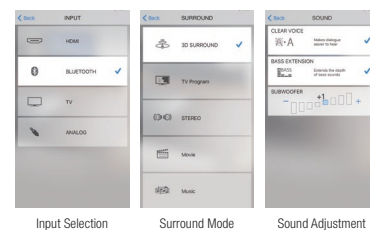

Easy to Use

Home Theater Controller App

The YAS-207 is compatible with a free controller app for iOS and Android. The intuitive and easy-to-see operating screen uses icons that let you easily perform a variety of operations. You can also select five surround modes: Movie, Sports, Game, Music, or TV programme.