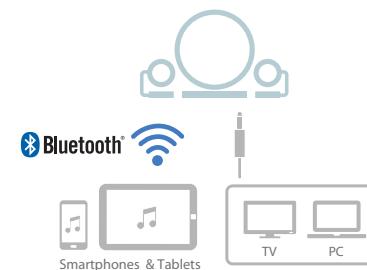

The sound lighten up the days.

Yamaha's NX-B150 is an interior-oriented *Bluetooth*®-enabled wireless sound system that not only adds style to the room, it sounds great. The unique design of the speakers will bring new depth to your everyday listening experience, taking you to the next level of sound quality. Make your days even brighter with the NX-B150.

Bluetooth Speaker System NX-B150

A refined design that fits seamlessly into any interior

The design motif of the NX-B150 is an interior spotlight. The satellite speaker bodies are made of a single pressed metal sheet for a completely smooth and seamless finish, and their angle can be adjusted according to the position of the listener to maximize the audio experience. Fully adjustable and wall mountable, these speakers can be positioned anywhere in the room to suit your preferences.

Experience the power and depth of 2.1 channel audio

The bass unit is equipped with a 13 cm woofer. Its fixed-angle design minimizes reverberations from the floor or shelf to reproduce bass frequencies with clarity and power. From bass to treble, the NX-B150 maintains an optimal balance across the frequency range at whatever volume level you set, even at low volume when watching television in the evening.

Wired or wireless—set up is a breeze

The NX-B150 makes it easy to listen to music wirelessly from Bluetooth-compatible devices such as smartphones and tablets. The system is also equipped with an Auto-standby function that eliminates the need to turn the power on and off—it automatically switches on and back to standby mode by detecting incoming audio.