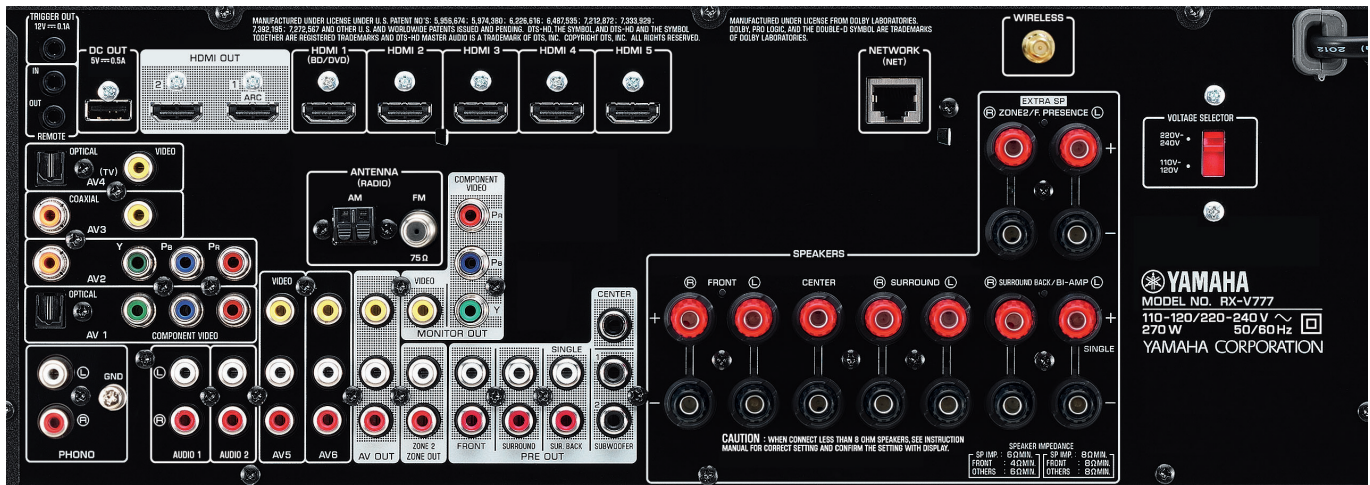

YPAO analyses the room acoustics and your system, then precisely adjusts various audio parameters to provide optimum sound. YPAO R.S.C. (Reflected Sound Control) enhances the sound to studio-grade quality. YPAO Volume automatically adjusts the high and low frequency levels at any volume level so that you hear natural sounds even at low volume.

Support for Latest HDMI Version and 4K Ultra HD Upscaling

The RX-V777 supports the latest version of HDMI for 4K 60p transmission, and provides two HDMI outputs. You'll have no problem upgrading your system far into the future. In addition, 4K Ultra HD upscaling boosts lower resolution images to super high-definition, ensuring compatibility with the latest ultra high-resolution video formats.

Main Specifications

Audio Section	
Rated Output Power (8 ohms, 20 Hz-20 kHz, 0.09% THD, 2 ch driven)	
Front L/R	95 W + 95 W
Maximum Effective Output Power (8 ohms, 1 kHz, 10% THD, 1 ch driven, JEITA)	
Front L/R	160 W + 160 W
Centre	160 W
Surround L/R	160 W + 160 W
Surround Back L/R	160 W + 160 W
Dynamic Power/Ch (Front L/R, 8/6/4/2 ohms)	
	130/170/195/240 W

General	
Standby Power Consumption	
HDMI Control off, Standby Through off	0.15 W
HDMI Control on, Standby Through on	2.0 W
Network Standby Through on	3.5 W (Wired)
Dimensions (W x H x D)	
	435 x 171 x 365 mm (with antenna: 435 x 234 x 379 mm) 17-1/8" x 6-3/4" x 14-3/8" (with antenna: 17-1/8" x 9-1/4" x 14-7/8")
Weight	
	10.5 kg; 23.2 lbs.

Extensive Connections

Inputs	
HDMI*1 (Audio Input Assignable*2, Front HDMI : MHL input compatible)	6
Network (Ethernet / Wi-Fi)	1 / 1
USB*3	1
Radio Antenna*3 (FM / AM)	1 / 1
Optical Digital	2
Coaxial Digital	2
Analogue Audio (with Phono)	5
Component Video (Audio Input Assignable)	2
Composite Video*1	5

*1 Including front panel terminals.
*2 Front HDMI input is not assignable.
*3 The shape of the FM antenna terminal varies according to area.

Outputs	
HDMI	2 (simultaneous)
Analogue Audio	1
Analogue AV	1
Pre Out	7.2ch
Component Video Monitor	1
Composite Monitor	1
Composite AV	1
Speaker*4/*5/*6 (without subwoofer)	7ch / 9 ter
Subwoofer	2 x mono
DC Out*7	1
Headphone Jack	1

*4 Assignable for surround back L/R to bi-amp (front L/R).
*5 Extra speaker terminals are assignable to Zone 2 or Presence.
*6 Banana-plug compatible speaker terminals are available in some areas.
*7 For optional accessories.

Others	
Zone 2 Audio Out	1
Remote In/Out	1 / 1
+12V/0.1A Trigger Out	1