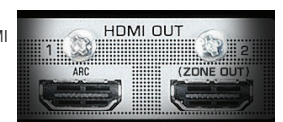

ECO mode lowers power consumption by 20%*

Yamaha's new ECO mode reduces power consumption by about 20%. It can be set easily from the top of the GUI/OSD menu. There is also an Auto Power Down function that can be set for 2, 4, 8 or 12 hours.

* Compared to power consumption when ECO mode is off (Yamaha measurement).

• AirPlay, the AirPlay logo and iPhone are trademarks of Apple Inc., registered in the U.S. and other countries. iPad is a trademark of Apple Inc. • HDMI, the HDMI logo and High-Definition Multimedia Interface are trademarks or registered trademarks of HDMI Licensing LLC. • Product designs and specifications are subject to change without notice.