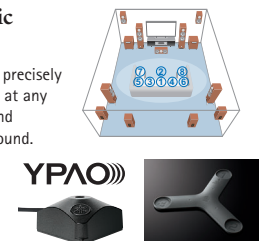

YPAO for Professional Grade Acoustic Calibration Automatically

Multi-point YPAO-R.S.C. analyses room acoustics, then precisely calibrates audio parameters to achieve optimum sound at any of several listening positions. It employs Reflected Sound Control to correct early reflections for studio-quality sound. The RX-A3020 and RX-A2020 use a new microphone that provides more precise measurements.