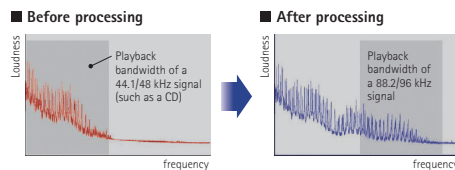

High-resolution Music Enhancer

Hi-bit high-sampling extension up to 96 kHz / 24-bit can be applied to lossless 44.1/48 kHz content such as from a CD (2-channel PCM) or a FLAC file for further heightening of the musicality in the original content.

* RX-A2020/A3020