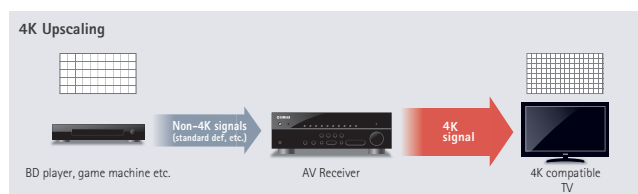

■ Expandability and ECO Design

4K pass-through and 4K upscaling function for next generation super high resolution pictures.

These AV receivers provide HDMI input/output that can handle 4K video image pass-through. They also have a 4K upscaling function that brings both standard and high def quality video to super high resolution (four times 1080p resolution).