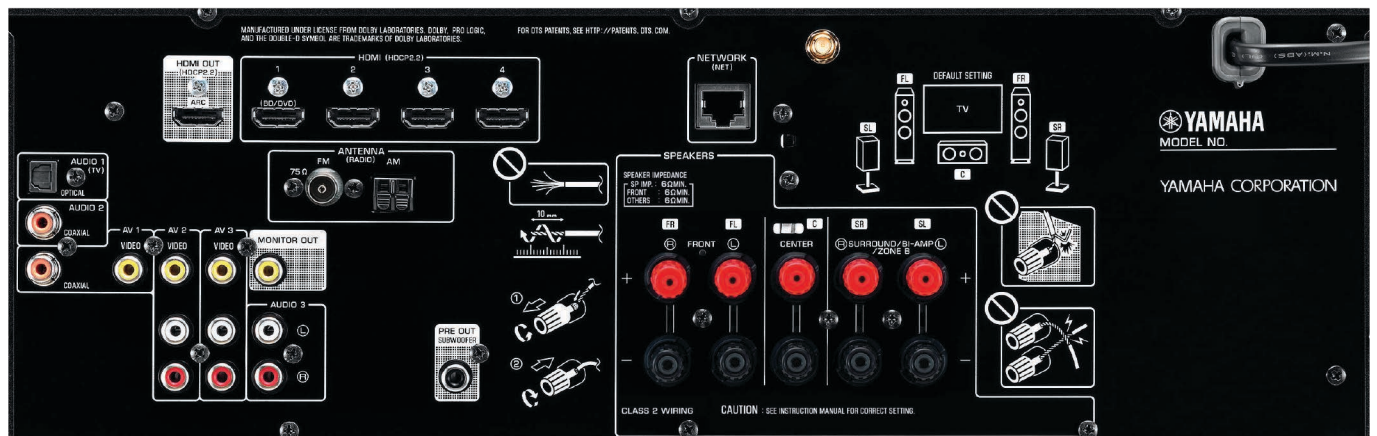

Main Specifications

Audio Section	
Rated Output Power (6 ohms, 20 Hz-20 kHz, 0.09 % THD, 2-ch driven)	
Front L/R	80 W + 80 W
Rated Output Power (6 ohms, 1 kHz, 0.9 % THD, 1-ch driven [European Model])	
Front L/R	115 W + 115 W
Maximum Effective Output Power (6 ohms, 1 kHz, 10 % THD, 1-ch driven, JEITA)	
Front L/R	145 W + 145 W
Centre	145 W
Surround L/R	145 W + 145 W
Dynamic Power/Ch (Front L/R, 6/4/2 ohms)	
	110 / 130 / 160 W

General	
Standby Power Consumption	
HDMI Control, Standby Through, Network Standby Off	0.1 W
HDMI Control, Standby Through On, Network Standby Off	1.1 W
Network Standby on	1.8 W (Wireless)
Dimensions (W x H x D)	
	435 x 161 x 327 mm (with antenna up: 435 x 225.5 x 327 mm)
	17-1/8" x 6-3/8" x 12-7/8" (with antenna up: 17-1/8" x 8-7/8" x 12-7/8")
Weight	
	8.1 kg; 17.9 lbs.

European Model