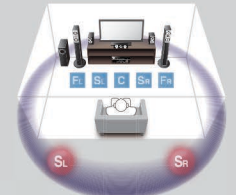

Virtual CINEMA FRONT Provides Virtual 5-channel Surround Sound

Even when it is impossible to install surround speakers behind the listening position. You will enjoy virtual 5-channel surround sound with higher quality and resolution by installing surround speakers at the front. You get more flexibility to arrange your speakers inside the room.

● Virtual Speakers   ■ Actual Speakers

Main Specifications

Audio Section	
Rated Output Power (6 ohms, 20 Hz-20 kHz, 0.09 % THD, 2-ch driven)	
Front L/R	80 W + 80 W
Rated Output Power (6 ohms, 1 kHz, 0.9 % THD, 1-ch driven [European Model])	
Front L/R	115 W + 115 W
Maximum Effective Output Power (6 ohms, 1 kHz, 10 % THD, 1-ch driven, JEITA)	
Front L/R	145 W + 145 W
Centre	145 W
Surround L/R	145 W + 145 W
Dynamic Power/Ch (Front L/R, 6/4/2 ohms)	
	110 / 130 / 160 W

General	
Standby Power Consumption	
HDMI Control, Standby Through, Network Standby Off	0.1 W
HDMI Control, Standby Through On, Network Standby Off	1.1 W
Network Standby on	1.8 W (Wireless)
Dimensions (W x H x D)	
	435 x 161 x 327 mm (with antenna up: 435 x 225.5 x 327 mm)
	17-1/8" x 6-3/8" x 12-7/8" (with antenna up: 17-1/8" x 8-7/8" x 12-7/8")
Weight	
	8.1 kg; 17.9 lbs.