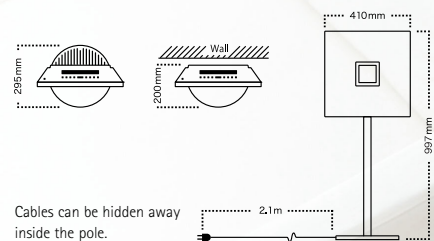

Optional Accessory

AT-800 Attachment

- Dimensions (W x H x D): 308 x 227 x 84 mm
- Weight: 1.3 kg