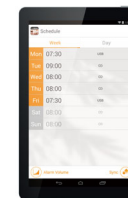

### Minimal Design Allows Flexible Placement

With a 9cm body and a half-moon shaped stand, you can position Restio right up against a wall. What's more, the standalone style doesn't require a shelf, so there are no restrictions on where you can put it. You can even remove the stand and hang it on a wall (requires an optional bracket AT-800). It's the perfect way to match your music source to any room's decor.