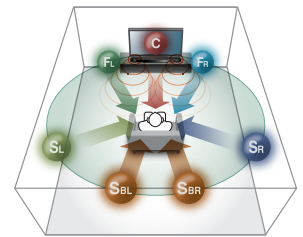

High Sound Quality

Integrated System with Dual Front Speakers and Dual Subwoofers Delivers Powerful Sound with Exceptional Presence, Perfect for Large Screen TVs

The YAS-152 is a wide sound bar that matches 55 to 60 inch large screen TVs. Its integrated body is equipped with two 6.5 cm speakers, two 8.5 cm subwoofers, and a digital amp with 120 W total output. The speaker and subwoofer units are separated to the left and right sides, for sound with breadth and superior imaging suitable for a large screen. The wide shape and superior sound bar design achieve larger cabinet capacity, letting you enjoy TV sound with richly powerful bass.

Dual Built-in Subwoofers with Superior Imaging Powerfully Reproduce Bass Sounds

The dual built-in subwoofers employ large magnets and large-diameter voice coils to realise dynamic and robust bass sound reproduction. This ensures that the overall sound has a rich sense of presence, making movie effect sounds more realistic.

Bass Reflex Port Contributes to Deeper, Richer Bass

The YAS-152 employs a bass reflex port that has a straight shape and adequate length to provide outstanding bass response together with the large volume cabinet. The duct outlet is shaped like a trumpet bell, which reduces wind noise for better sound clarity.

Surround Realism

AIR SURROUND XTREME Provides Powerful Surround Sound.

Yamaha's exclusive AIR SURROUND XTREME reproduces 7.1-channel surround sound with high quality, excellent imaging and rich presence, far superior to that of any other soundbar. You'll experience an extremely realistic and impressive sound field, with clear dialogue in the front and dynamic sound action at the back.