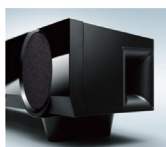

Bass Reflex Port Contributes to Deeper, Richer Bass

The YAS-152 employs a bass reflex port that has a straight shape and adequate length to provide outstanding bass response together with the large volume cabinet. The duct outlet is shaped like a trumpet bell, which reduces wind noise for better sound clarity.