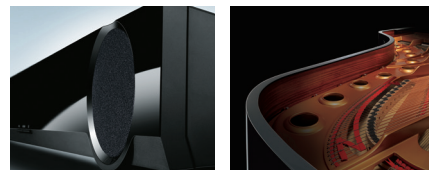

Appearance that shows a serious commitment to sound

A simple layout with large speaker units in the left and right sections. With a beautiful speaker-like design and the wonderful sound you expect from Yamaha, the YAS-152 brings you true enjoyment.

Beautiful exterior with mirror finish

With a fascinating mirror finish that reminds you of a grand piano, this is a beautiful exterior. As the body reflects its surroundings, it blends beautifully into the room interior, creating a space with a powerful image.

Sound disseminates from a musical instrument-like curved surface

An impressive 1200 mm wide body. A graceful, gently curving design. With a shape that brings to mind stringed instruments, the YAS-152 produces realistic sound that provides a feeling of rich expansiveness.