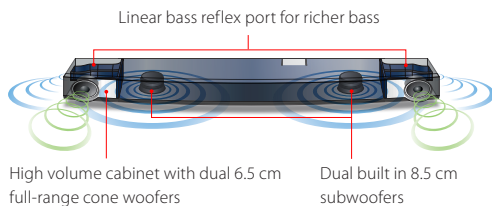

High Quality Design, Convenient Placement

- Size and design matched to 55", 60" and larger TVs
- Stylish design achieves both visual beauty and ease of use
- Slim, low-profile, one-body design allows positioning in front of a TV
- TV Remote Repeater forwards infrared signals even if obstructed

High Sound Quality

Integrated System with Dual Front Speakers and Dual Subwoofers Delivers Powerful Sound with Exceptional Presence, Perfect for Large Screen TVs

The YAS-152 is a wide sound bar that matches 55 to 60 inch large screen TVs. Its integrated body is equipped with two 6.5 cm speakers, two 8.5 cm subwoofers, and a digital amp with 120 W total output. The speaker and subwoofer units are separated to the left and right sides, for sound with breadth and superior imaging suitable for a large screen. The wide shape and superior sound bar design achieve larger cabinet capacity, letting you enjoy TV sound with richly powerful bass.