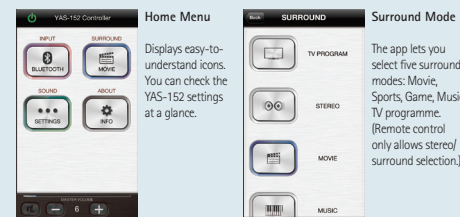

Home Theater Controller App for Easy Operation

The YAS-152 is compatible with a free app controller (HT Controller) for iOS and Android. Its easy-to-see and easy-to-use operating screen uses icons to let you easily perform a variety of operations including setting surround programmes or sound quality while watching your smartphone or tablet screen.