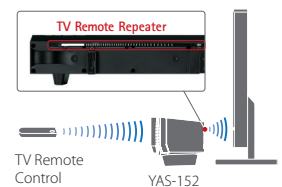

Other Notable Features

- Learning Function Allows Operation with the TV Remote Control
- Audio Delay Control (Lip Sync)
- Jack for an Extra Subwoofer