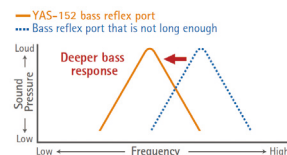

Bass Reflex Port Contributes to Deeper, Richer Bass

The YAS-152 employs a bass reflex port that has a straight shape and adequate length to provide outstanding bass response together with the large volume cabinet. The duct outlet is shaped like a trumpet bell, which reduces wind noise for better sound clarity.