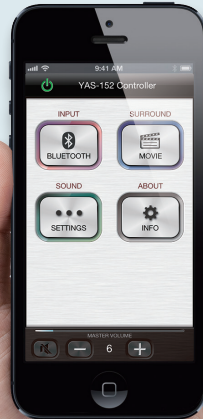

Use your smartphone support for greater operating pleasure

Bluetooth Wireless Music Streaming from Your Smartphone or Tablet

Enjoy the sound of music or movies from your smartphone or tablet wirelessly. While watching the screen, it's easy to perform select, play and stop operations, as you enjoy sound backed by the power of the YAS-152. It has a *Bluetooth* standby mode, so by linking to *Bluetooth* on/off via the terminal, you get the convenience of the YAS-152 turning on and off automatically.