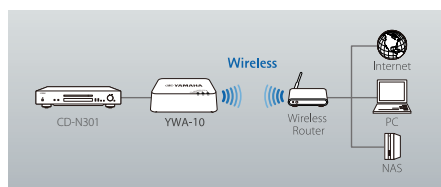

Multi Enjoyment and Energy-saving Convenience

Enjoy a wide variety of music sources, including CDs, network audio and smartphones.

The CD-N301 is a CD player and network audio player in a single unit. In addition to your own CDs, it's simple to play audio sources downloaded from the Internet and stored on a PC or NAS system. And the special NP CONTROLLER application allows you to enjoy your favorite tunes on a smartphone or tablet device via wireless connection.

Connection* for YWA-10 WiFi Adapter

The CD-N301 provide provide a DC-out connection for the YWA-10 WiFi Adapter (optional accessory). This lets you stream music wirelessly via a router from network components such as a PC or NAS. The YWA-10 gets its power from the CD-N301's USB terminal on rear panel, and offers WPS (auto setup) or manual setup via PC.

* The feature is not available in some areas.

Listen to Internet radio stations from around the world and access music streaming*.

Support for music streaming services such as Spotify and Pandora allows you to enjoy a wide variety of music content. Furthermore, support for the vTuner radio station database enables sampling of Internet radio broadcasts throughout the world by connecting to the Internet over a LAN.

*Available via future firmware update. Service availability depends on regions.

AirPlay compatible

The CD-N301 Network CD Player has virtually all of your music playback bases covered. This includes full compatibility with AirPlay—which means you get the convenience of wireless music playback from your Mac, iPod, iPhone or iPad, as well as from a PC.

FLAC or WAV 192kHz/24-bit Audio Playback