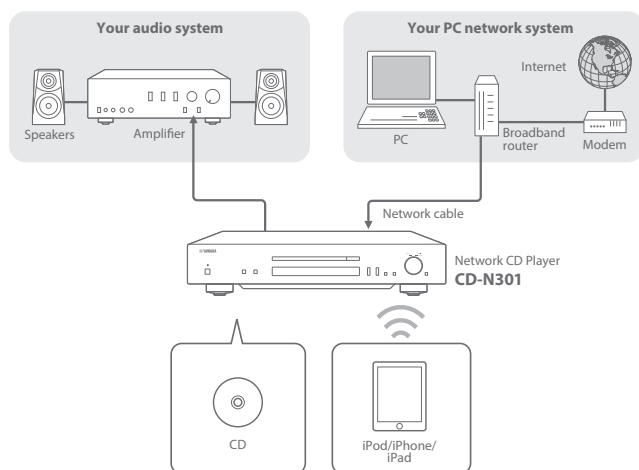

Bit Depth	16 bit, 24 bit (WAV/FLAC file only)
-----------	-------------------------------------

CD Section

Support Media	CD-DA, CD-R, CD-RW
File Format	MP3, WMA

General

Power Consumption	10 W (6 W in some areas)
Dimensions (W x H x D)	435 x 86 x 260 mm; 17-1/8" x 3-3/8" x 10-1/4"
Weight	3.2 kg; 7.1 lbs.

Connection* for YWA-10 WiFi Adapter

The CD-N301 provide provide a DC-out connection for the YWA-10 WiFi Adapter (optional accessory). This lets you stream music wirelessly via a router from network components such as a PC or NAS. The YWA-10 gets its power from the CD-N301's USB terminal on rear panel, and offers WPS (auto setup) or manual setup via PC.