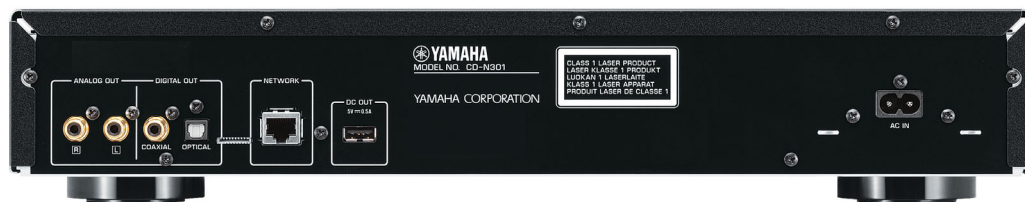

High-quality audio design that's meticulous about sound, using carefully selected parts.

The carefully considered interior layout includes an independent double power supply configuration for the CD and network power supplies, and provides the shortest circuit path for audio signal travel, allowing sound to be faithfully reproduced without loss of audio signal purity. Furthermore, all parts were rigorously selected, including the 192kHz/32-bit Burr-Brown high precision DAC, highly regarded for audio use. A Pure Direct mode can be selected for even higher quality audio output.