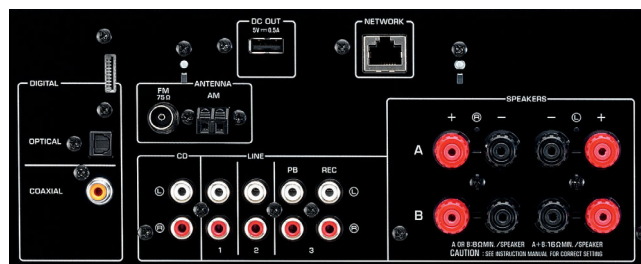

European Model

Terminals

Input		Output	
Analogue Audio (CD, LINE 1, LINE 2, LINE 3)	4	Analogue Audio (LINE 3)	1
Optical Digital	1	Speaker*2	2 (4 terminals)
Coaxial Digital	1	Headphone Jack	1
Network	1	DC Out*3 (for optional accessories)	1
Radio Antenna*1 (FM/AM)	1/1		

*1 The shape of the FM antenna terminal varies according to area.

*2 Banana-plug compatible speaker terminals are available in some areas.
*3 Except USA, Canada and some other areas.

• AirPlay works with iPhone/iPad, and iPod touch with iOS4.3.3 or later, Mac with OS X Mountain Lion, and Mac and PC with iTunes 10.2.2 or Later. AirPlay/iPad/iPhone, and iPod touch are trademarks of Apple Inc., registered in the US, and other countries. • The aptX® mark and the aptX logo are trade marks of CSR plc or one of its group companies and may be registered in one or more jurisdictions. • The Bluetooth® word mark and logos are registered trademarks owned by Bluetooth SIG, Inc. and any use of such marks by Yamaha Corporation is under license. Other trademarks and trade names are those of their respective owners. • DLNA and DLNA CERTIFIED are trademarks and/or service marks of Digital Living Network Alliance. • Spotify and Spotify logo are registered trademarks of the Spotify Group.