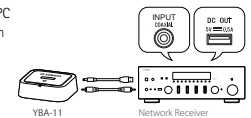

Bluetooth Adapter for Wireless Music Streaming

With the YBA-11, you'll be able to stream music wirelessly from a Bluetooth capable mobile phone or a PC to the Network receiver. Thanks to the digital connection and aptX® audio coding algorithm, you'll enjoy wireless music streaming with optimum sound quality. You can also conveniently power the YBA-11 via the DC-out connection on the rear panel of the R-N301.

European Model