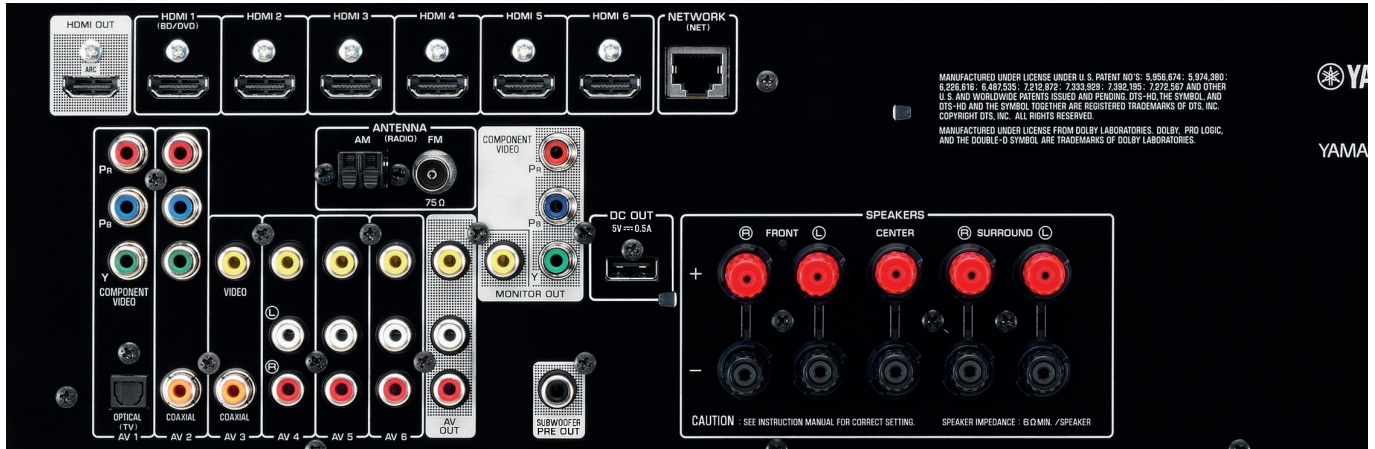

Bluetooth® Wireless Audio Receiver YBA-11

Bluetooth Adapter for Wireless Music Streaming

With the YBA-11, you'll be able to stream music wirelessly from a Bluetooth capable mobile phone or a PC to the AV receiver. Thanks to the digital connection and aptX® audio coding algorithm, you'll enjoy wireless music streaming with optimum sound quality.