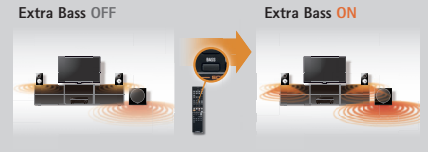

Extra Bass Provides Rich Bass Reproduction, Even with Small Speakers.

Yamaha's exclusive low-range enhancement technology delivers richer bass while maintaining good sound imaging and balance even with compact front speakers. It will also improve the bass sound from a subwoofer.