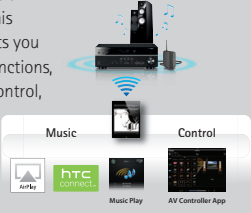

Music Streaming and Control from Smartphones and Tablets

The RX-V477 supports high quality music streaming directly from a smartphone or tablet via AirPlay®, HTC Connect™ or the Music Play feature of the AV Controller app. This exclusive Yamaha app lets you easily operate various functions, such as power/volume control, switching inputs and selecting sound modes.