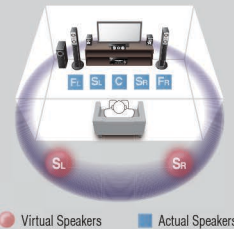

Virtual CINEMA FRONT Provides Virtual 5-channel Surround Sound

Even when it is impossible to install surround speakers behind the listening position. You will enjoy virtual 5-channel surround sound with higher quality and resolution by installing surround speakers at the front. You get more flexibility to arrange your speakers inside the room.