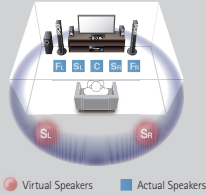

Virtual CINEMA FRONT Provides Virtual 5-channel Surround Sound

Even when it is impossible to install surround speakers behind the listening position. You will enjoy virtual 5-channel surround sound with higher quality and resolution by installing surround speakers at the front. You get more flexibility to arrange your speakers inside the room.