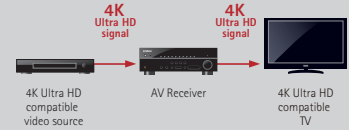

4K Ultra HD Supports the Latest High Resolution Video Formats

The RX-V377's HDMI input/output supports 4K Ultra HD video image pass-through, ensuring compatibility with the newest super high resolution video formats.