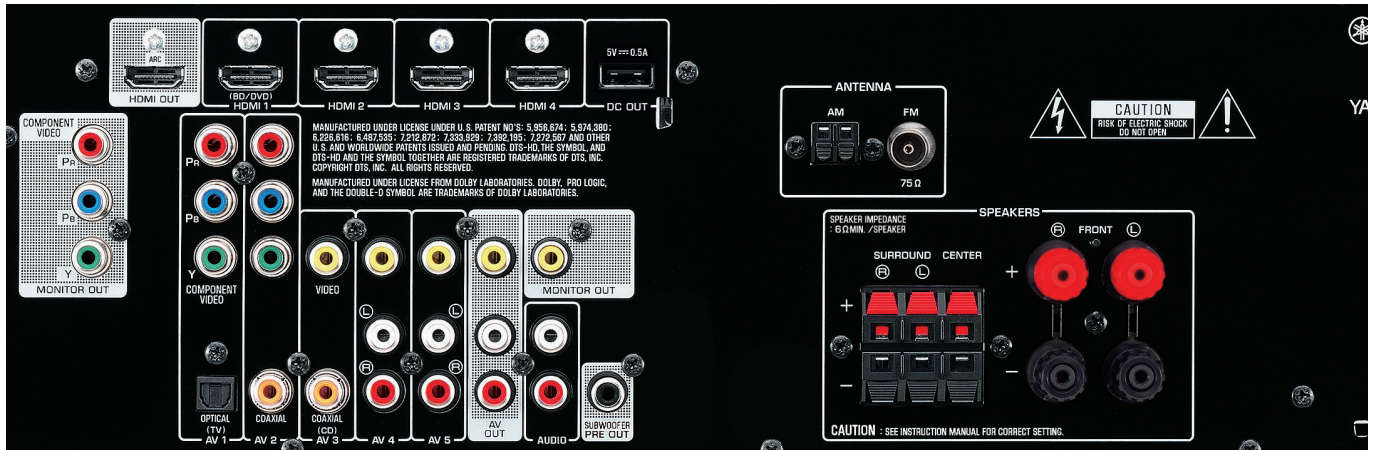

Optional Accessories

Bluetooth® Wireless Audio Receiver YBA-11

Bluetooth Adapter for Wireless Music Streaming

With the YBA-11, you'll be able to stream music wirelessly from a Bluetooth capable mobile phone or a PC to the AV receiver. Thanks to the digital connection and aptX audio coding algorithm, you'll enjoy wireless music streaming with optimum sound quality.

European Model