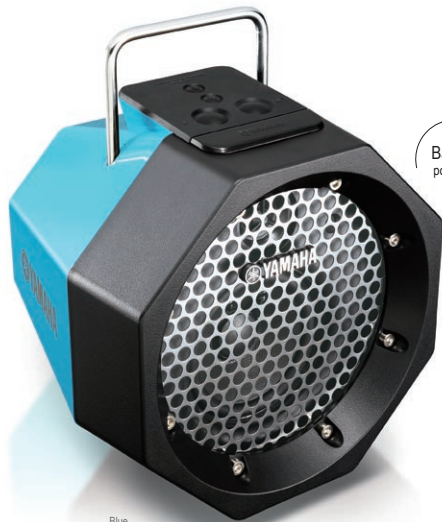

Micro Component System

- Enjoy music from your smartphone via wireless Bluetooth® link
- iPod/iPhone Dock on top panel
- USB Digital Connection for iPod, iPhone, iPad and USB devices
- IntelliAlarm wakes you gently to the music you choose
- Music Enhancer
- FM tuner built-in with Radio Data System

Full-featured model without Bluetooth® function.

MCR-042

Let the good times roll.

PDX-B11

Bluetooth Speaker System

 Bluetooth

- Enjoy music from your smartphone via wireless Bluetooth® link
- Rugged design in a choice of four colours
- Dynamic sound with super-large 10 cm woofer for strong bass
- AC and battery powered for maximum mobility

Blue

Battery powered

Blue

Black

Gray

Orange

Direct-docking model.

PDX-11

Portable Player Dock

- Smart styling with a high-grade finish
- LED digital clock
- Alarm modes: Beep + Music (iPod/iPhone)
- Mini jack input for more sound choices

Large clock

Green

Green

Dark Red

Beige

True quality is always in fashion.