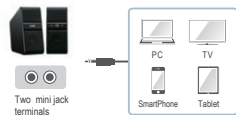

Full, dynamic sound to enliven your PC or TV.

NX-50

Powered Speaker

- Enjoy good sound from your PC, smartphone, tablet and TV
- 7 cm full-range cone woofers with bass reflex port
- Auto standby (on and off)
- Auto Mix - you can simultaneously play and mix the two sound sources

Punched metal front grille

PC or TV, tablet or smartphone. Hook it up and instantly the sound you hear is vastly bigger and better.

The unique cabinet shape prevents internal sound loss and gives the best possible frequency response. Plus, a bass port in the front pushes powerful bass sound straight out into the room.