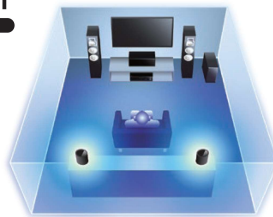

- Gapless playback compatibility allows play without interruption
- Front panel USB Digital Connection for USB thumbdrives
- Multi-language colour OSD capable of displaying cover art (English, German, French, Spanish, Russian, Italian, Japanese and Chinese)
- HDMI CEC with versatile control from AV receiver remote control
- YPAO™ sound optimisation for automatic speaker setup
- Flexible audio / video input assignment
- Ability to change HDMI input while in Standby Through mode
- Audio Delay for adjusting Lip-Sync (0-500ms)
- 40-station preset tuning / Auto preset tuning
- Video out feature (for TUNER / USB / NET / Bluetooth / AUDIO / AUX input)
- Surround Channels assignable for Zone B, or bi-amping front speakers
- Zone B speaker output provides 2-channel sound in a second room
- SCENE buttons with direct power on (BD/DVD, TV, Net and Radio)
 - Quick and simple to use
 - HDMI CEC powers up compatible TVs and Blu-ray Disc™ players

Surround Realism

- HD Audio decoding with CINEMA DSP 3D (17 DSP programmes)
- Compressed Music Enhancer with CINEMA DSP
- DSP Effect Normalisation optimises CINEMA DSP effect
- Virtual CINEMA FRONT provides virtual surround sound
- Dialogue Lift ensures that dialogue comes from the centre of the screen
- Dialogue Level Adjustment for proper sound balance with dialogue and vocals with 5 speakers in front
- Extra Bass enriches the powerful bass sound even with small speakers
- Adaptive DRC (Dynamic Range Control) and Adaptive DSP level
- SILENT CINEMA to enjoy surround sound with headphone

Immerse Yourself in the Sound

Yamaha's original DSP technology (CINEMA DSP 3D) lets you easily create the special sound fields of actual theatres or concert halls in your room and enjoy naturally spacious sound fields

Free and Easy Placement

Wireless Rear combines with wireless streaming speakers, giving you the amazing convenience of a wireless home theatre, for stunningly realistic sound with a clean, clutter-free setup.