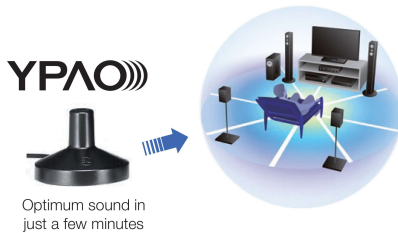

### Surround Realism

- HD Audio decoding with CINEMA DSP (17 DSP programmes)
- DSP Effect Normalisation optimises CINEMA DSP effect
- Virtual CINEMA FRONT provides virtual surround sound with 5 speakers in front
- Compressed Music Enhancer
- Dialogue Level Adjustment for proper sound balance with dialogue and vocals
- Adaptive DRC (Dynamic Range Control) and Adaptive DSP level
- SILENT CINEMA to enjoy surround sound with headphone

### Eco-Friendly Design

- ECO mode operation for about 20 %\* less power consumption
  - \*Compared to power consumption when ECO mode is off (Yamaha measurement).
- Auto power standby function with variable time setting
- Low standby power consumption of 0.2 W (0.5 W in some regions)

## Experience the Ambience

CINEMA DSP transforms the dynamics of the listening environment, with acoustic reproduction of famous venues — letting you experience their unique sound field right in your room.

## Easy Sound Optimisation

YPAO™ (Yamaha Parametric room Acoustic Optimizer) analyses room acoustics and your system, then precisely adjusts various audio parameters, providing the best sound for your listening space.