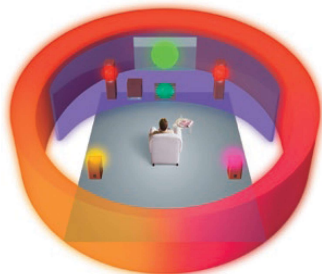

### Surround Realism

- HD Audio decoding with CINEMA DSP (17 DSP programmes)
- DSP Effect Normalisation optimises CINEMA DSP effect
- Virtual CINEMA FRONT provides virtual surround sound with 5 speakers in front
- Compressed Music Enhancer
- Dialogue Level Adjustment for proper sound balance with dialogue and vocals
- Adaptive DRC (Dynamic Range Control) and Adaptive DSP level
- SILENT CINEMA to enjoy surround sound with headphone

## Experience the Ambience

CINEMA DSP transforms the dynamics of the listening environment, with acoustic reproduction of famous venues — letting you experience their unique sound field right in your room.

## Easy Sound Optimisation

YPAO™ (Yamaha Parametric room Acoustic Optimizer) analyses room acoustics and your system, then precisely adjusts various audio parameters, providing the best sound for your listening space.