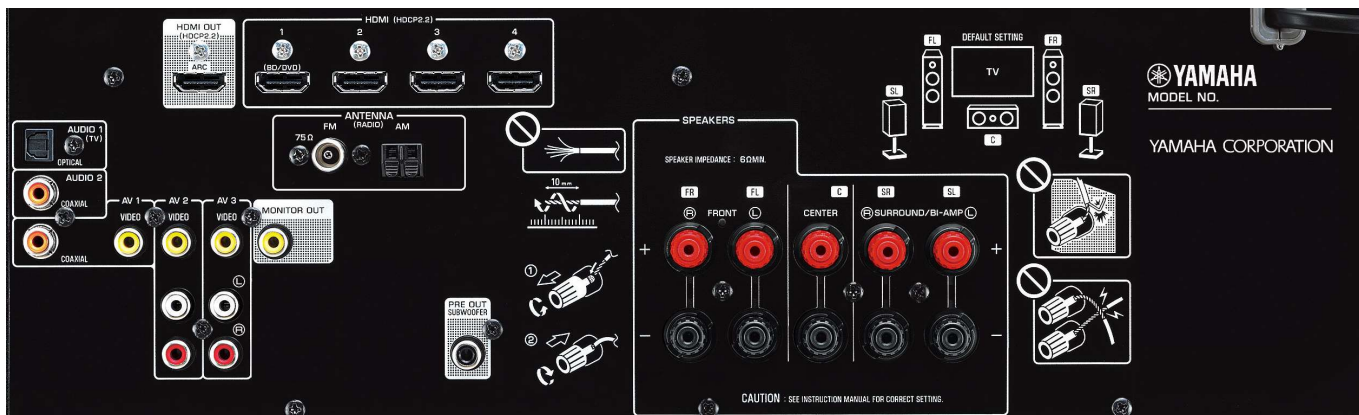

Extensive Connections

Inputs

HDMI (Assignable, HDCP2.2 HDR10 / Dolby Vision / HLG compatible)	4
USB	1
Radio Antenna (FM / AM)	1 / 1
Optical Digital 1	1
Coaxial Digital 2	2
Analogue Audio (incl. Mini Jack Input)	3
Composite Video (Audio Input Assignable)	3

Outputs

HDMI (HDCP2.2, HDR10 / Dolby Vision / HLG and BT.2020 compatible)	1
MONITOR OUT (Composite)	1
Speaker	5-ch
Subwoofer	1
Headphone Jack	1