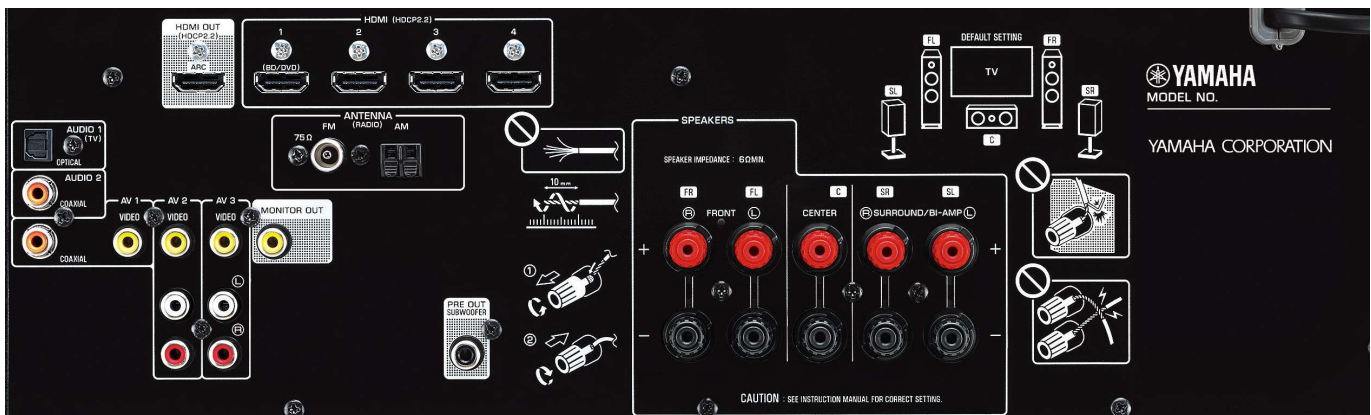

General

Standby Power Consumption	
HDMI Control Off	0.2 W (0.5 W in some region)
HDMI Control On	1.2 W
Dimensions (W x H x D)	435 x 161 x 315 mm
Weight	7.7 kg

Extensive Connections

Inputs

HDMI (Assignable, HDCP2.2 HDR10 / Dolby Vision / HLG compatible)	4
USB	1
Radio Antenna (FM / AM)	1 / 1
Optical Digital 1	1
Coaxial Digital 2	2
Analogue Audio (incl. Mini Jack Input)	3
Composite Video (Audio Input Assignable)	3

Outputs

HDMI (HDCP2.2, HDR10 / Dolby Vision / HLG and BT.2020 compatible)	1
MONITOR OUT (Composite)	1
Speaker	5-ch
Subwoofer	1
Headphone Jack	1