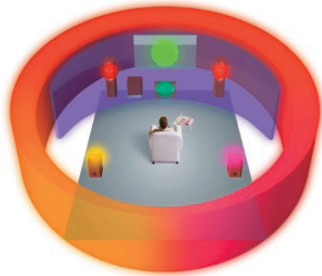

- Bluetooth for wireless music streaming (SBC)
- Bluetooth Output for Convenient Music Streaming
- SCENE buttons with direct power on (BD / DVD, TV, CD and Radio)
 - Quick and simple to use
- Front panel USB Digital Connection for USB thumbdrives
- Multi-language colour OSD capable of displaying cover art (English, German, French, Spanish, Russian, Italian, Japanese and Chinese)
- HDMI CEC with versatile control from AV receiver remote control
- Front panel mini jack input for connecting portable audio player
- YPAO™ sound optimisation for automatic speaker setup
- Flexible audio / video input assignment
- 9 selectable subwoofer crossover frequencies
- Initial Volume Setting and Maximum Volume Setting
- Audio Delay for adjusting Lip-Sync (0-500ms)
- 40-station preset tuning / Auto preset tuning
- Video out feature (for TUNER / USB / Bluetooth / AUDIO / AUX input)
- Surround Channels assignable for bi-amping front speakers

Surround Realism

- HD Audio decoding with CINEMA DSP (17 DSP programmes)
- DSP Effect Normalisation optimises CINEMA DSP effect
- Virtual CINEMA FRONT provides virtual surround sound with 5 speakers in front
- Compressed Music Enhancer
- Dialogue Level Adjustment for proper sound balance with dialogue and vocals
- Adaptive DRC (Dynamic Range Control) and Adaptive DSP level
- SILENT CINEMA to enjoy surround sound with headphone

Experience the Ambience

CINEMA DSP transforms the dynamics of the listening environment, with acoustic reproduction of famous venues — letting you experience their unique sound field right in your room.

CINEMA DSP
DIGITAL

Easy Sound Optimisation

YPAO™ (Yamaha Parametric room Acoustic Optimizer) analyses room acoustics and your system, then precisely adjusts various audio parameters, providing the best sound for your listening space.