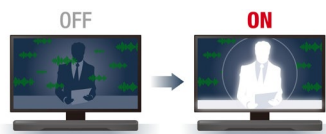

Clear Voice Function

Clear Voice raises the level of dialogue and narrations while maintaining overall sound quality. Movies and TV shows, sports commentary and news broadcasts are more clearly audible.

Five Surround Modes

The YAS-207 offers a choice of five surround programmes: Music, TV Program, Movie, Sports and Game. Choose the one to match what you're watching and enjoy the best possible surround sound quality.