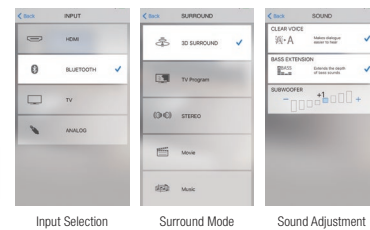

Easy to Use

Home Theater Controller App

The YAS-207 is compatible with a free controller app for iOS and Android. The intuitive and easy-to-see operating screen uses icons that let you easily perform a variety of operations. You can also select five surround modes: Movie, Sports, Game, Music, or TV programme.