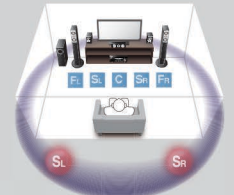

Virtual CINEMA FRONT Provides Virtual 5-channel Surround Sound

Even when it is impossible to install surround speakers behind the listening position. You will enjoy virtual 5-channel surround sound with higher quality and resolution by installing surround speakers at the front. You get more flexibility to arrange your speakers inside the room.

● Virtual Speakers   ■ Actual Speakers

Main Specifications

Audio Section

Rated Output Power (8 ohms, 20 Hz-20 kHz, 0.09 % THD, 2-ch driven)	
Front L/R	70 W + 70 W
Rated Output Power (6 ohms, 1 kHz, 0.9 % THD, 1-ch driven [European Model])	
Front L/R	100 W + 100 W
Maximum Effective Output Power (6 ohms, 1 kHz, 10 % THD, 1-ch driven, JEITA)	
Front L/R	135 W + 135 W
Centre	135 W
Surround L/R	135 W + 135 W
Dynamic Power/Ch (Front L/R, 6/4/2 ohms)	
	110 / 130 / 150 W

General

Standby Power Consumption	
HDMI Control Off	0.3 W (0.5 W in some region)
HDMI Control On	0.9 W
Dimensions (W x H x D)	
	435 x 151 x 315 mm
	17-1/8" x 6" x 12-3/8"
Weight	
	7.4 kg; 16.3 lbs.