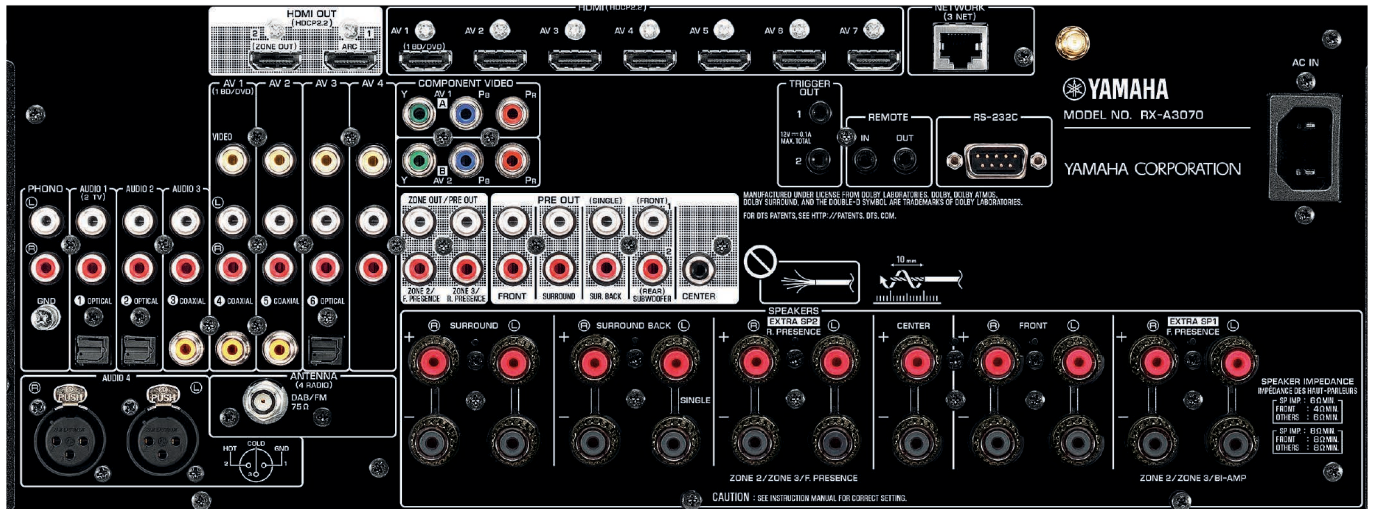

Main Specifications

Audio Section	
Rated Output Power (8 ohms, 20 Hz-20 kHz, 0.06 % THD, 2-ch driven)	
Front L/R	150 W + 150 W
Centre	150 W
Surround L/R	150 W + 150 W
Surround Back L/R	150 W + 150 W
Front Presence L/R	150 W + 150 W
Rated Output Power (4 ohms, 1 kHz, 0.9 % THD, 1-ch driven [European Model])	
Front L/R	230 W + 230 W
Maximum Effective Output Power (8 ohms, 1 kHz, 10 % THD, 1-ch driven, JEITA)	
Front L/R	230 W + 230 W
Centre	230 W
Surround L/R	230 W + 230 W
Surround Back L/R	230 W + 230 W
Front Presence L/R	230 W + 230 W
Dynamic Power/Ch (Front L/R, 8/6/4/2 ohms)	
	175 / 220 / 295 / 410 W

General	
Standby Power Consumption	
HDMI Control Off, Standby Through Off	0.1 W
HDMI Control, Standby Through On, Network Standby Off	1.1 W
Network Standby On	1.8 W (Wireless)
Dimensions (W x H x D)	
	435 x 192 x 474 mm
	(with antenna up: 435 x 247 x 474 mm)
	17-1/8" x 7-1/2" x 18-5/8"
	(with antenna up: 17-1/8" x 9-3/4" x 18-5/8")
Weight	
	GBFAT destination; 19.6 kg; 43.2 lbs.
	LRSK destination; 18.1 kg; 39.9 lbs.