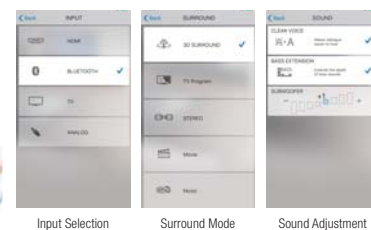

Easy to Use

Home Theater Controller App

The ATS-2070 is compatible with a free controller app for iOS and Android. The intuitive and easy-to-see operating screen uses icons that let you easily perform a variety of operations. You can also select five surround modes: Movie, Sports, Game, Music, or TV programme.